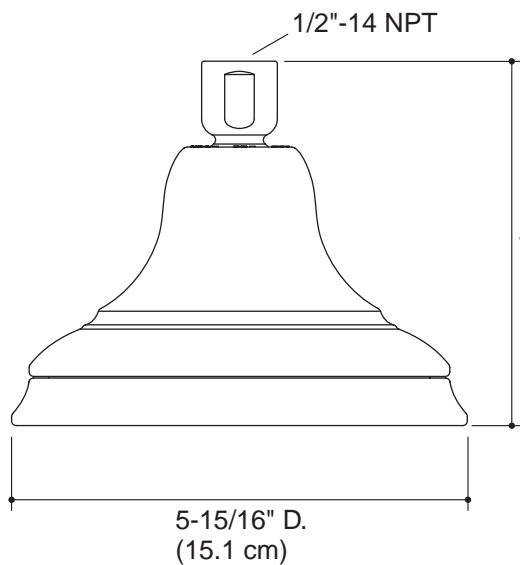

BANCROFT™

Installation Notes

Install this product according to the installation guide.

K-10590