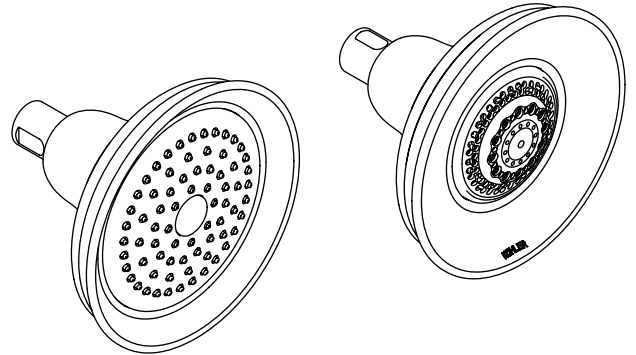

**Features**

- MasterClean™ spray nozzles prohibit mineral build-up
- 72 individual spray nozzles
- Multi-function showerhead delivers wide, full coverage spray, aerated spray and massage spray
- 1/2" - 14 NPT connection
- Complements Bancroft™ Suite

**SHOWERHEAD  
K-10590  
ALSO K-10591**

**Codes/Standards Applicable**

Specified model meets or exceeds the following:

- ASME A112.18.1
- CSA B125
- IAPMO/UPC

**Colors/Finishes**

- CP: Polished Chrome
- PB: Polished Brass
- Other: Refer to Price Book for additional colors/finishes

**Specified Model**

Model	Description	Colors/Finishes	
K-10590	Single-function showerhead	<input type="checkbox"/> CP	<input type="checkbox"/> Other _____
K-10591	Multi-function showerhead	<input type="checkbox"/> CP	<input type="checkbox"/> Other _____
Recommended Accessory			
K-7397	7-1/2" (13.7 cm) shower arm and flange	<input type="checkbox"/> CP	<input type="checkbox"/> Other _____

**Product Specification**

Showerhead shall include single or multi-function spray. Multi-function showerhead shall deliver wide, full coverage spray, soft aerated spray and therapeutic massage spray. Showerhead shall include MasterClean™ spray nozzles to prohibit mineral build-up. Showerhead shall include 72 individual spray nozzles. Showerhead shall have 1/2"-14 NPT connection. Showerhead shall be part of Bancroft Suite. Showerhead shall be Kohler Model K-\_\_\_\_\_-\_\_\_\_.