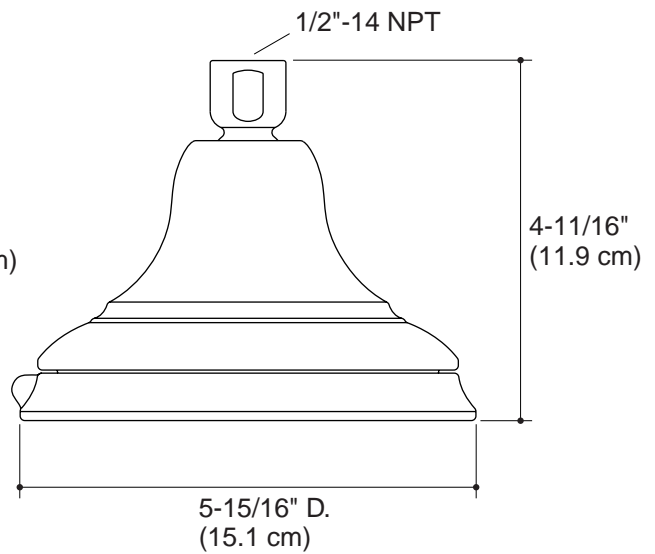

K-10591

Product Diagram