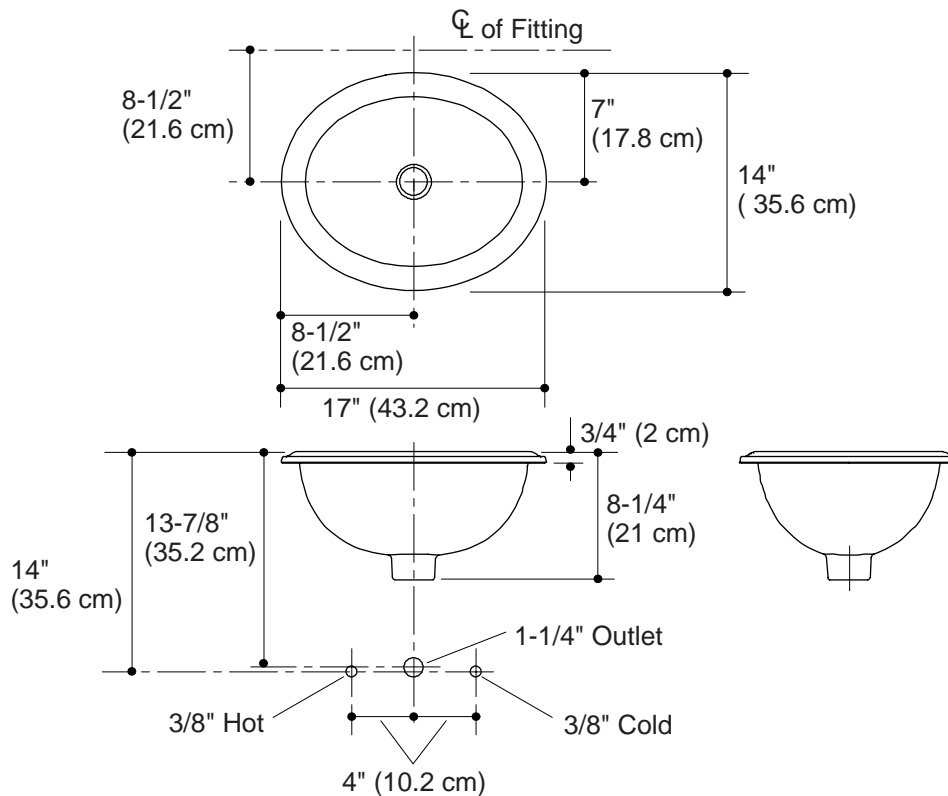

#### Features

- Vitreous china
- Self-rimming
- 17" (43.2 cm) x 14" (35.6 cm)

#### Product Specification

The self-rimming lavatory shall be 17" (43.2 cm) in length and 14" (35.6 cm) in width. Lavatory shall be made of vitreous china. Lavatory shall be Kohler Model K-2292-\_\_\_\_\_.

## Technical Information

Mexico products have an <b>M</b> after the first sequence of numbers (such as K-12345 <b>M</b> )			
Fixture*:		basin area	water depth
Lavatory		13-7/8" (35.2 cm) x 10-7/8" (27.6 cm)	6-1/8" (15.6 cm)
Drain hole	1-3/4" D. (4.4 cm)		
* Approximate measurements for comparison only.			
Included Components:			
Adjustable linkage		40372	
Cutout template		116213-7	

## Installation Notes

Install this product according to the installation guide.

Spout must be 4-1/2" (11.4 cm) long (min.) for adequate clearance into lavatory.

**NOTICE:** Countertop manufacturer or cutter **must** use the cutout template provided with the product, or a current one provided by Kohler Co. (call 1-800-4-KOHLER). Kohler Co. is not responsible for cutout errors when the incorrect cutout template is used.