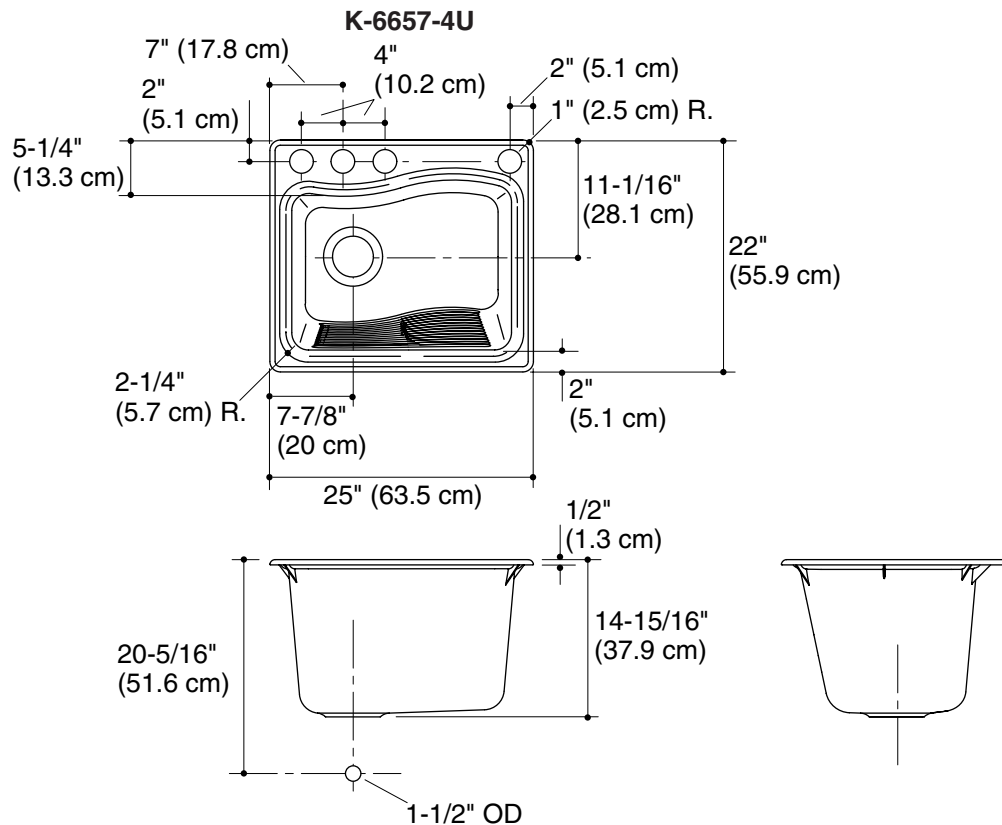

RIVER FALLS™

Technical Information

Fixture*:	
Basin area	21" (53.3 cm) x 14-3/4" (37.5 cm)
Water depth	14-1/4" (36.2 cm)
Drain holes	3-5/8" (9.2 cm) D.
Faucet holes	2-3/8" (6 cm) D.
* Approximate measurements for comparison only.	

Included components:	
Cut-out template	1079984-7
23" (58.4 cm) undermount sink kit	1054375

Installation Notes

Install this product according to the installation guide.

Product Diagram