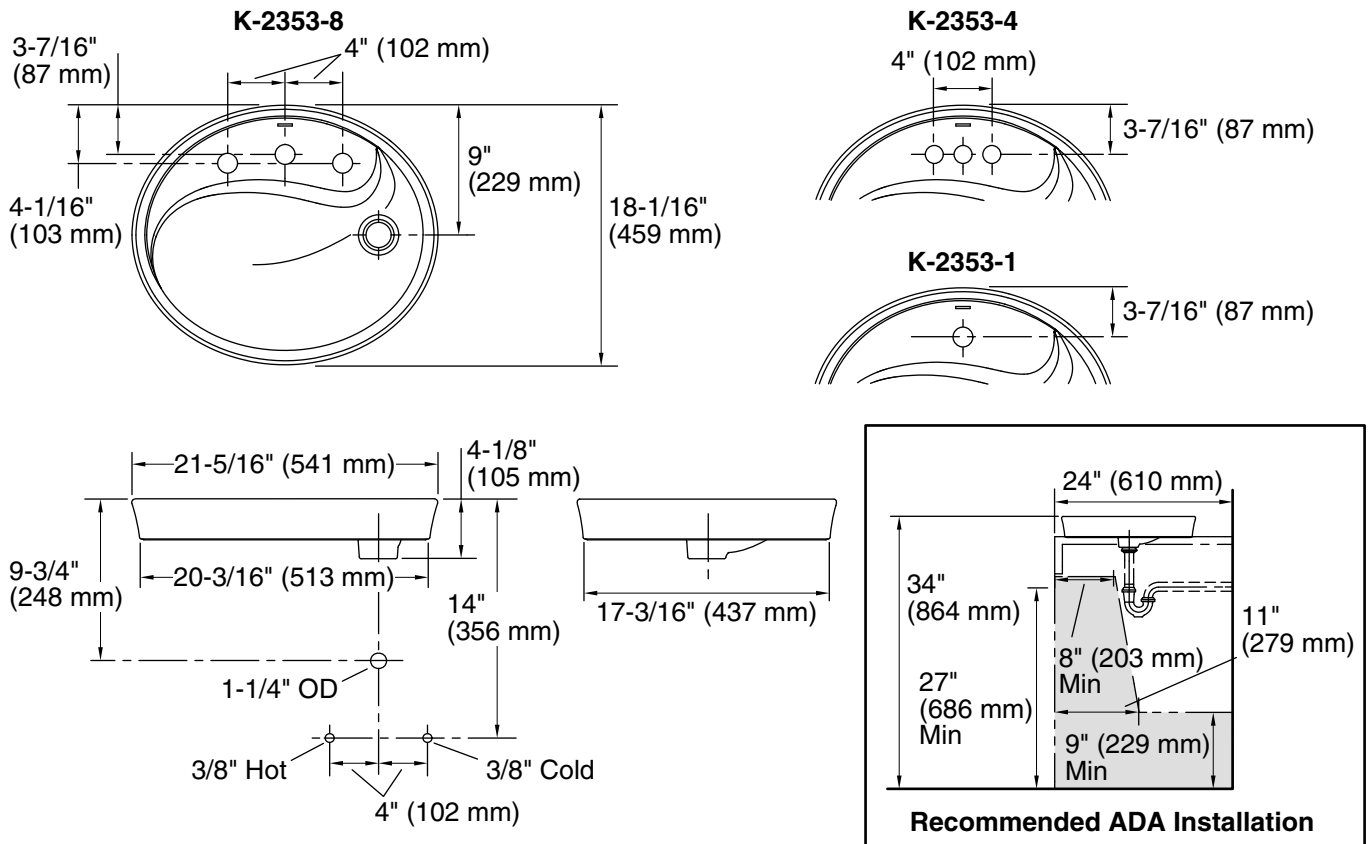

YIN-YANG®

Technical Information

Fixture*:	
Basin area	19-11/16" (500 mm) x 12-7/16" (316 mm)
Water depth	2-1/8" (54 mm) without overflow 9/16" (14 mm) to overflow
Drain hole	Ø 1-3/4" (44 mm)
* Approximate measurements for comparison only.	
Included component	
Cut-out template	1066138-7

Installation Notes

Install this product according to the installation guide.

Product K-2353 is less overflow, K-2354 is with overflow.

IMPORTANT! Product rests on a countertop. Consider height of product when designing installation.

Choose a faucet that will provide adequate clearance and will direct the water stream to the center of the bathroom sink.

When installing a pop-up drain to this bathroom sink, it may be necessary to bend the drain linkage to allow proper reach to the faucet lift rod.

NOTICE: The countertop manufacturer or cutter must use the cut-out template provided with the product, or a current cut-out template provided by Kohler Co. (1-800-4KOHLER). Kohler Co. is not responsible for cutout errors when an incorrect cut-out template is used.

Product Diagram