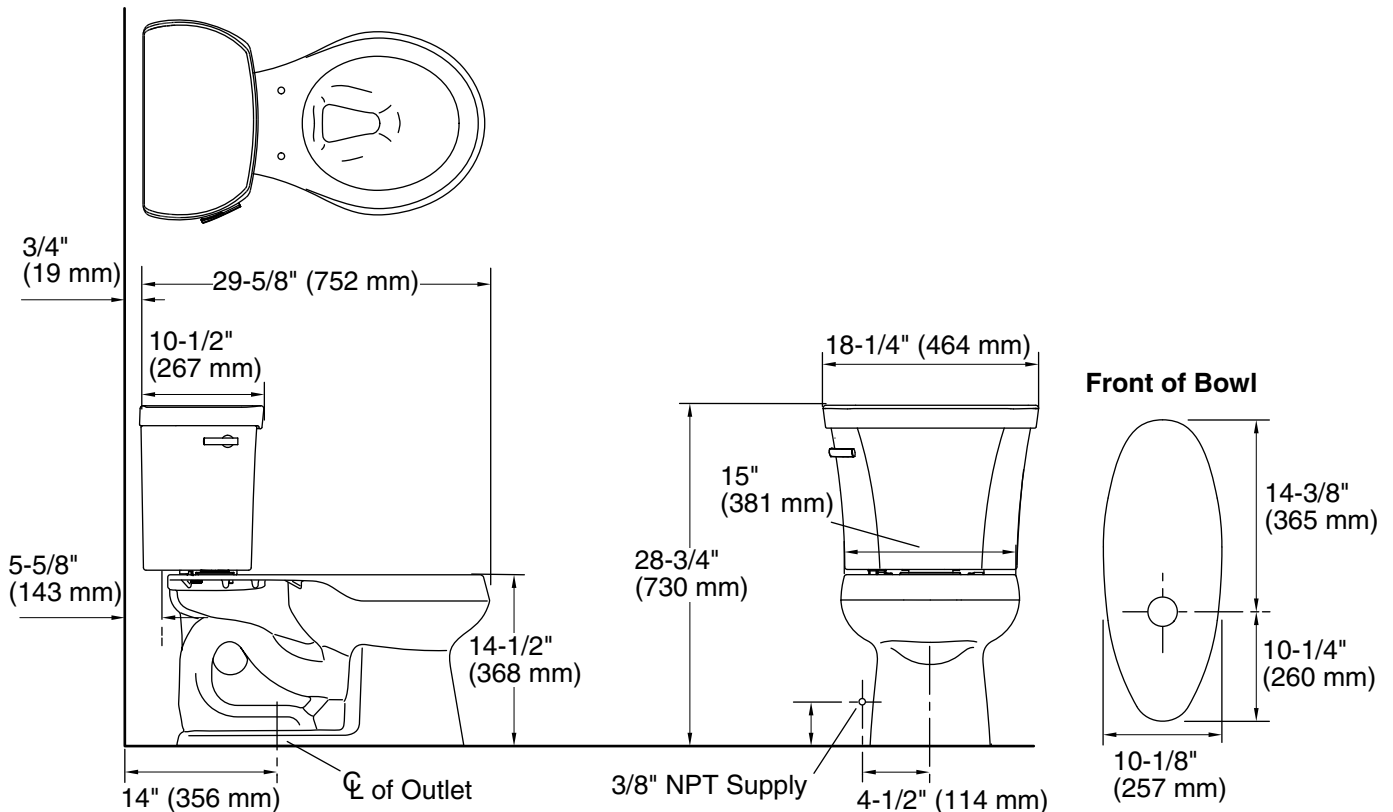

WELLWORTH®

Recommended Accessories

K-4639	Cachet® Quiet-Close™ seat with Quick-Release™ functionality	☐ 0	☐ Other_____
K-4689	Cachet toilet seat with cover	☐ 0	☐ Other_____
K-7637	Angle supply with stop – 3/8" NPT	☐ CP	☐ Other_____

Technical Information

Fixture:	
Configuration	Two-piece, round
Water per flush	1.28 gpf (4.8 lpf)
Passageway	2-1/8" (54 mm)
Water area	10-1/2" (267 mm) x 7-3/4" (197 mm)
Water depth from rim	5-1/4" (133 mm)
Seat post hole centers	5-1/2" (140 mm)

Included components:

Bowl	K-4197
Tank	K-4841
Tank cover	1145223
Trip lever	K-9379
Bolt cap accessory pack	1013092

Installation Notes

Install this product according to the installation guide.

Product Diagram