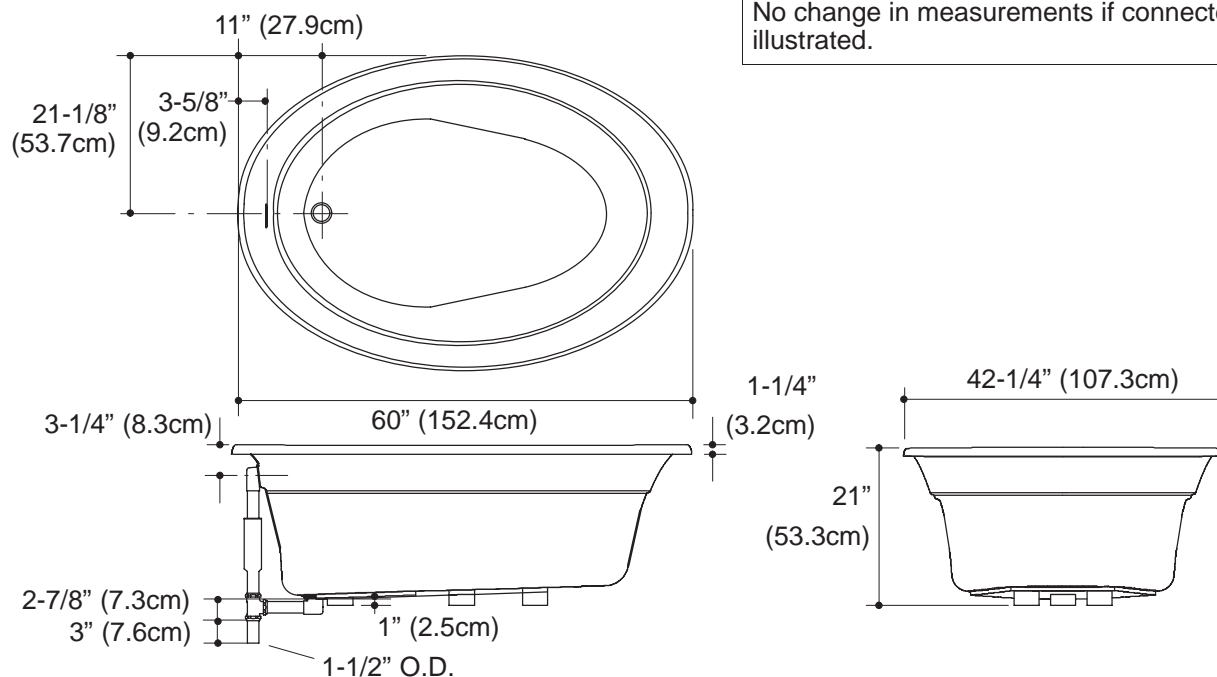

PRODUCT INFORMATION

Fixture*:	basin area	top area	weight
Bathing well	42" (106.7cm) x 28" (71.1cm)	55" (139.7cm) x 40" (101.6cm)	85 lbs. (38.6kg)
	water depth	capacity	
To overflow	15-1/2" (39.4cm)	73 gal. (276.3 L)	
* Approximate measurements for comparison only.			
Included Components:			
Cutout template	1017044-7		

INSTALLATION NOTES

Floor support under bath must provide for a minimum of 80 lbs./square foot (390 Kg./square meter) loading.

No change in measurements if connected with drain illustrated.

PRODUCT DIAGRAM