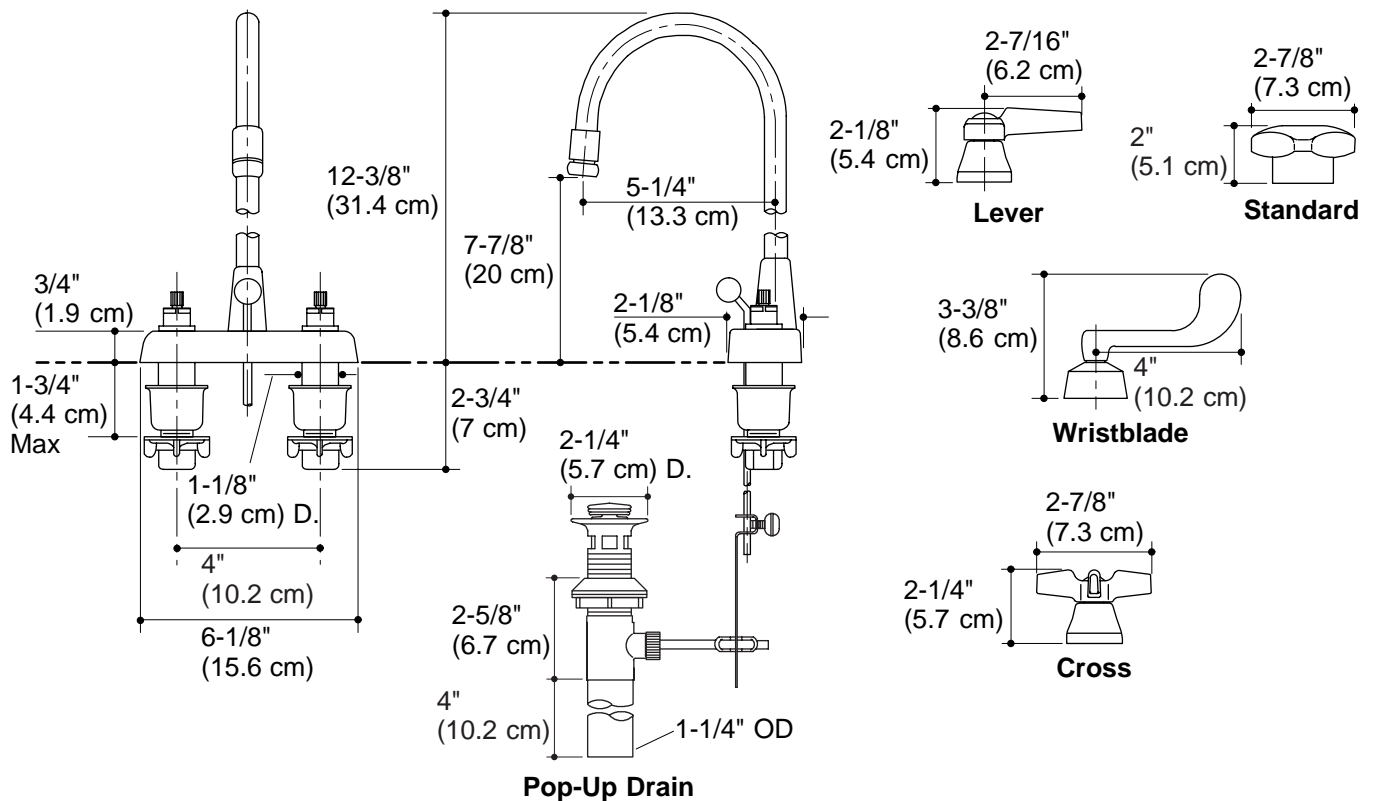

TRITON™

Technical Information

Applicable faucet:	
Lavatory base faucet with standard aerator but without handles*	K-7422-K
Lavatory base faucet with vandal-resistant aerator but without handles*	K-7422-KE
Applicable Triton™ handles:	
Standard handles	K-16010-2
Cross handles	K-16010-3
Lever handles	K-16010-4
Wristblade lever handles	K-16010-5
* Handles must be ordered to complete faucet.	
Cross and lever handles are ADA compliant.	ADA

Installation Notes

Install this product according to the installation guide.

Product Diagram