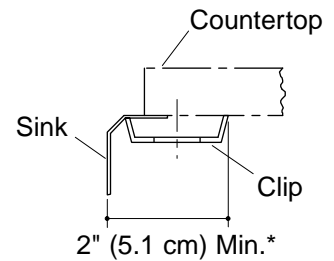

Features

- 18 gauge stainless steel
- Undercounter
- Includes installation hardware
- Double (large/medium) compartment
- Rounded bowl(s)
- 28-3/4" (73 cm) x 17-7/8" (45.4 cm)
- 9-1/2" (24.1 cm) deep left basin and 7-1/2" (19.1 cm) deep right basin (K-3150)
- 7-1/2" (19.1 cm) deep left basin and 9-1/2" (24.1 cm) deep right basin (K-3150-L)

Product Specification:

The undercounter sink shall be 28-3/4" (73 cm) in length and 17-7/8" (45.4 cm) in width. Sink shall be made of 18 gauge stainless steel. Sink shall be double (large/medium) compartment with rounded bowls. Kohler Model K-3150 sink shall have 9-1/2" (24.1 cm) deep left basin and 7-1/2" (19.1 cm) deep right basin. Kohler Model K-3150-L sink shall have 7-1/2" (19.1 cm) deep left basin and 9-1/2" (24.1 cm) deep right basin. Sink shall include installation hardware. Sink shall be Kohler Model K-3150-_____.

UNDERTONE™

Technical Information

Dimensions shown for K-3150; sink dimensions are opposite for K-3150-L.		
Fixture:*	basin area	water depth
Sink, left	14" (35.6 cm) x 18" (45.7 cm)	9-1/2" (24.1 cm)
Sink, right	14" (35.6 cm) x 15" (38.1 cm)	7-1/2" (19.1 cm)
Drain Holes	3-5/8" (9.2 cm) D.	
* Approximate measurements for comparison only.		

* Allow clearance around sink rim for clip attachment.

Product Diagram