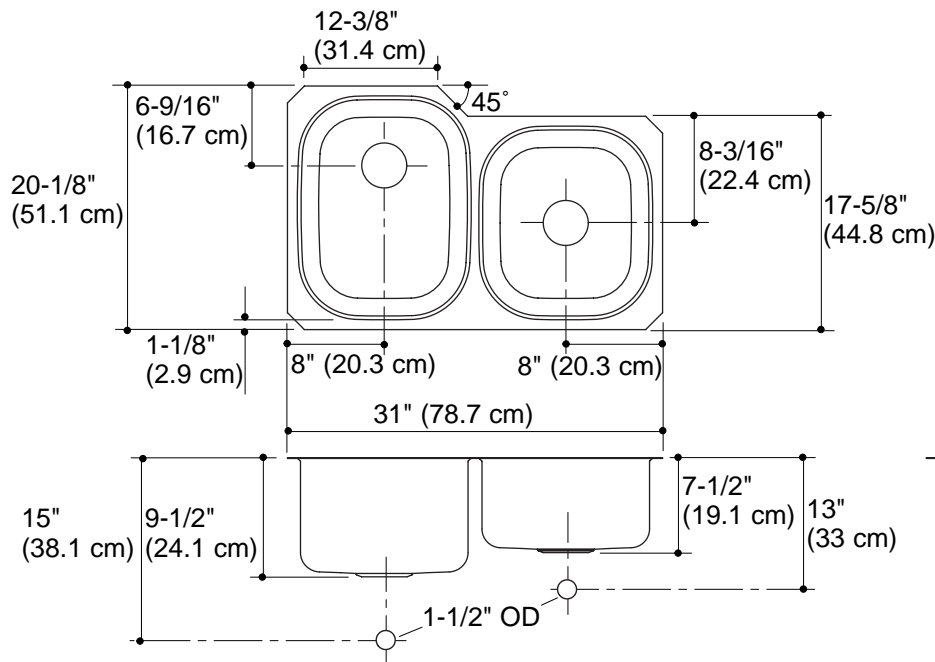

UNDERTONE™

Technical Information

Dimensions shown for K-3150; sink dimensions are opposite for K-3150-L.		
Fixture:*	basin area	water depth
Sink, left	14" (35.6 cm) x 18" (45.7 cm)	9-1/2" (24.1 cm)
Sink, right	14" (35.6 cm) x 15" (38.1 cm)	7-1/2" (19.1 cm)
Drain Holes	3-5/8" (9.2 cm) D.	
* Approximate measurements for comparison only.		

Included Components:	
Hardware kit (4 required)	91915
Cutout template (K-3150)	1040558-7
Cutout template (K-3150-L)	1024992-7

Installation Notes

Install this product according to the installation guide.

* Allow clearance around sink rim for clip attachment.

Product Diagram