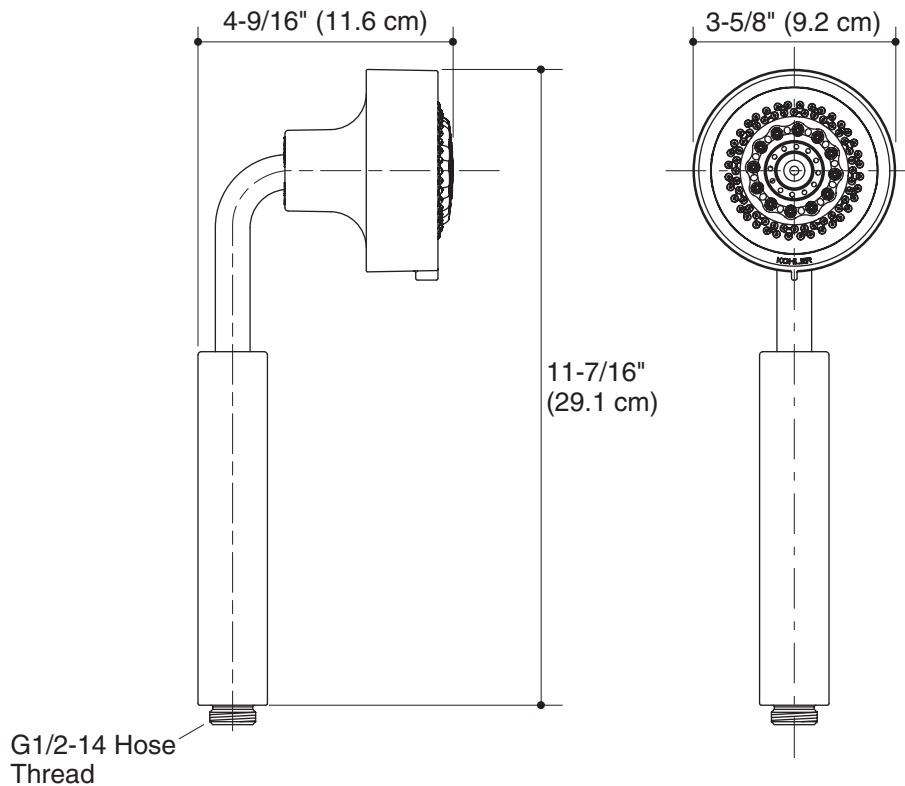

**MULTI-FUNCTION HANDSHOWER
K-973**

Features

- MasterClean™ sprayface resists hard water buildup and is easy to clean
- Ergonomic sprayhead pivots for targeted hydromassage or for rinsing the shower enclosure
- Complements Stillness® faucet line
- 2.5 gallon (9.5 L) per minute flow rate
- Full-coverage, therapeutic massage, soft-aerated, and ADA compliant water-saving eco spray options

Accessories

- CP: Polished Chrome

Specified Model

Model	Description	Colors/Finishes	
K-973	Multi-function handshower – 2.5 gallon (9.5 L) per minute flow rate	<input type="checkbox"/> CP	<input type="checkbox"/> Other ____
Required Accessories			
K-8593	72" (182.9 cm) metal shower hose OR	U	<input type="checkbox"/> CP
K-9514	60" (152.4 cm) metal shower hose		<input type="checkbox"/> CP

Product Specification

Multi-function handshower shall feature a Masterclean sprayface which resists hard water buildup and is easy to clean. Handshower shall feature an ergonomic sprayhead which pivots for targeted hydromassage or for rinsing the shower enclosure. Handshower shall be available with a 2.5 gallon (9.5 L) per minute flow rate. Handshower shall feature full-coverage, therapeutic massage, soft-aerated, and ADA compliant water-saving eco spray options. Handshower shall complement the Stillness faucet line. Multi-function handshower shall be Kohler Model K-973-____.

Product Diagram