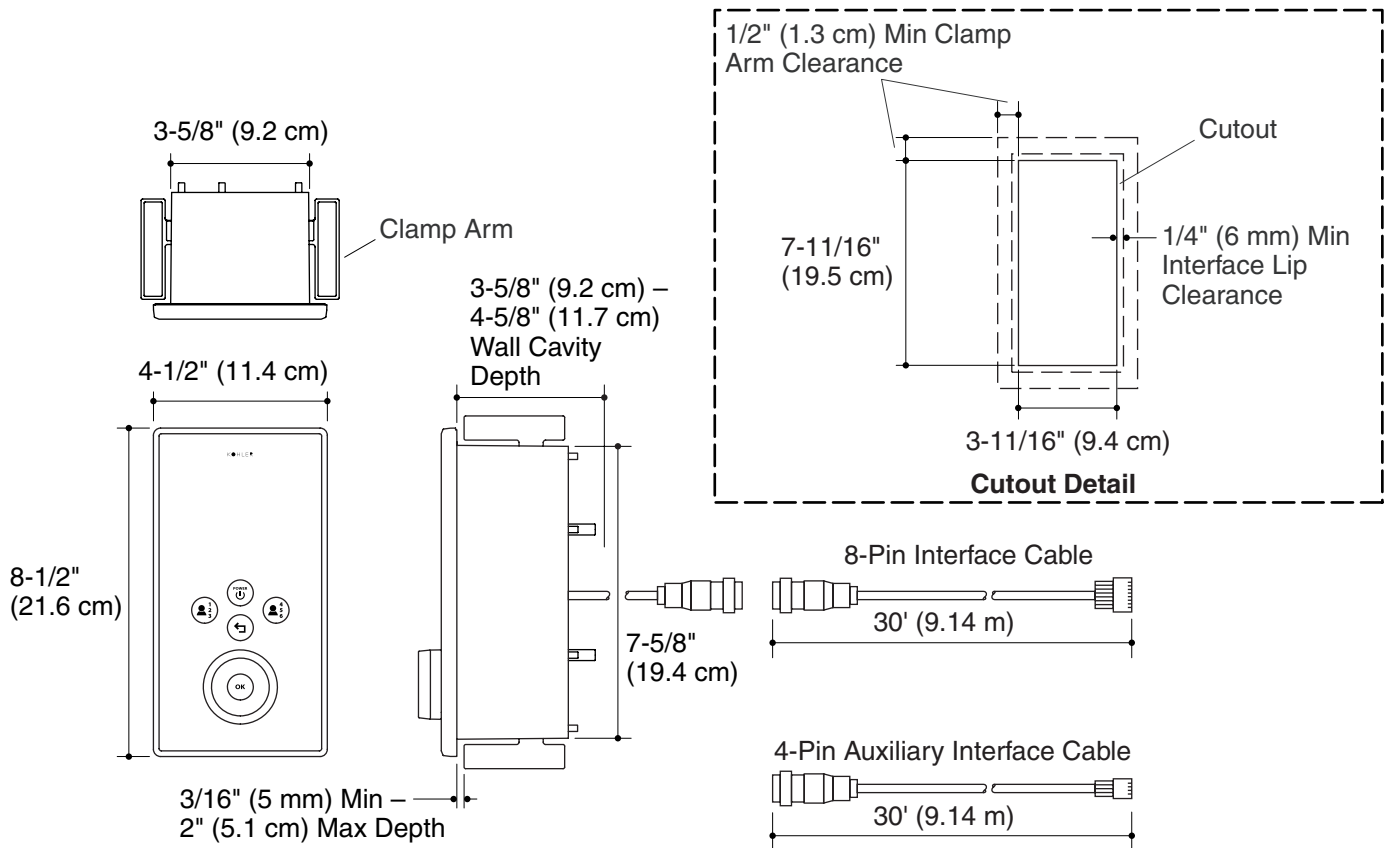

Features

- Digitally controlled
- Controls shower, music, lights, steam and a chromatherapy rain panel
- One touch control of 6 valve outlets
- Custom and pre-programmed showering experiences
- 6 user presets
- Connects to the media server via Ethernet or wireless connection
- High-temperature limit setting for added safety
- Low profile design
- Easy to clean
- Mounts within a standard 2x4 wall
- Interface installs after the finished wall is complete
- Auxiliary interface is available with a 30 ft (9.1 m) cable

Product Specification

The digitally controlled interface shall mount within a standard 2x4 stud wall. The interface shall install after the finished wall is complete, and shall be easy to clean. The interface shall include a high-temperature limit setting for added safety. The interface shall feature one touch control of 6 valve outlets, with 6 programmable user presets, custom and pre-programmed showering experiences, and a low profile design. An auxiliary interface shall be available with a 30 ft (9.1 m) cable. The interface shall control the shower, music, lights and a chromatherapy rain panel. The interface shall connect to the media server via Ethernet or wireless connection. The interface shall be Kohler Model K-____-_____.

Installation Notes

Install this product according to the installation guide.

Wall sleeve will accommodate finished wall thickness of 3/16" (5 mm) to 2" (5.1 cm).

End wall installation requires a 2x6 wall construction.

Product Diagram