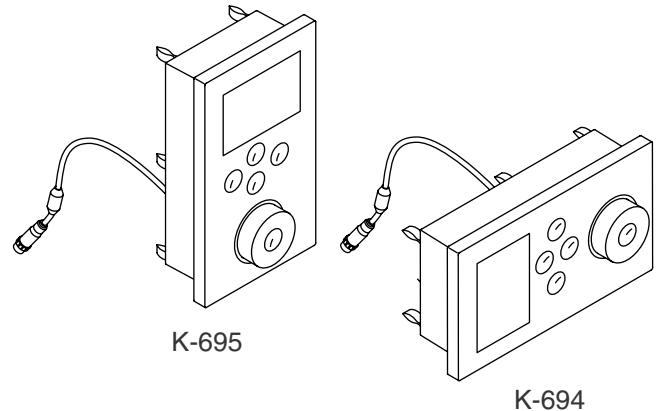

Features

- Digitally controlled
- Controls shower, music, lights, steam and a chromatherapy rain panel
- One touch control of 6 valve outlets
- Custom and pre-programmed showering experiences
- 6 user presets
- Connects to the media server via Ethernet or wireless connection
- High-temperature limit setting for added safety
- Low profile design
- Easy to clean
- Mounts within a standard 2x4 wall
- Interface installs after the finished wall is complete
- Auxiliary interface is available with a 30 ft (9.1 m) cable

DIGITAL INTERFACE K-694 ALSO K-695

Codes/Standards Applicable

Specified model meets or exceeds the following:

- Underwriters Laboratories (UL)
- FCC Part 15

Colors/Finishes

- 1CP: Complements Chrome Finishes
- 1SN: Complements Nickel Finishes
- 1AF: Complements French Gold and Brushed Bronze

Accessories:

- NA: None applicable

Specified Model

Model	Description	Colors/Finishes		
K-694	Landscape digital interface	☐ 1CP	☐ 1SN	☐ 1AF
K-695	Portrait digital interface	☐ 1CP	☐ 1SN	☐ 1AF
Required Accessories				
K-638-K	Media module	☐ NA		
Optional Accessories				
K-657	Landscape auxiliary digital interface	☐ 1CP	☐ 1SN	☐ 1AF
K-658	Portrait auxiliary digital interface	☐ 1CP	☐ 1SN	☐ 1AF

Product Specification

The digitally controlled interface shall mount within a standard 2x4 stud wall. The interface shall install after the finished wall is complete, and shall be easy to clean. The interface shall include a high-temperature limit setting for added safety. The interface shall feature one touch control of 6 valve outlets, with 6 programmable user presets, custom and pre-programmed showering experiences, and a low profile design. An auxiliary interface shall be available with a 30 ft (9.1 m) cable. The interface shall control the shower, music, lights and a chromatherapy rain panel. The interface shall connect to the media server via Ethernet or wireless connection. The interface shall be Kohler Model K-____-_____.