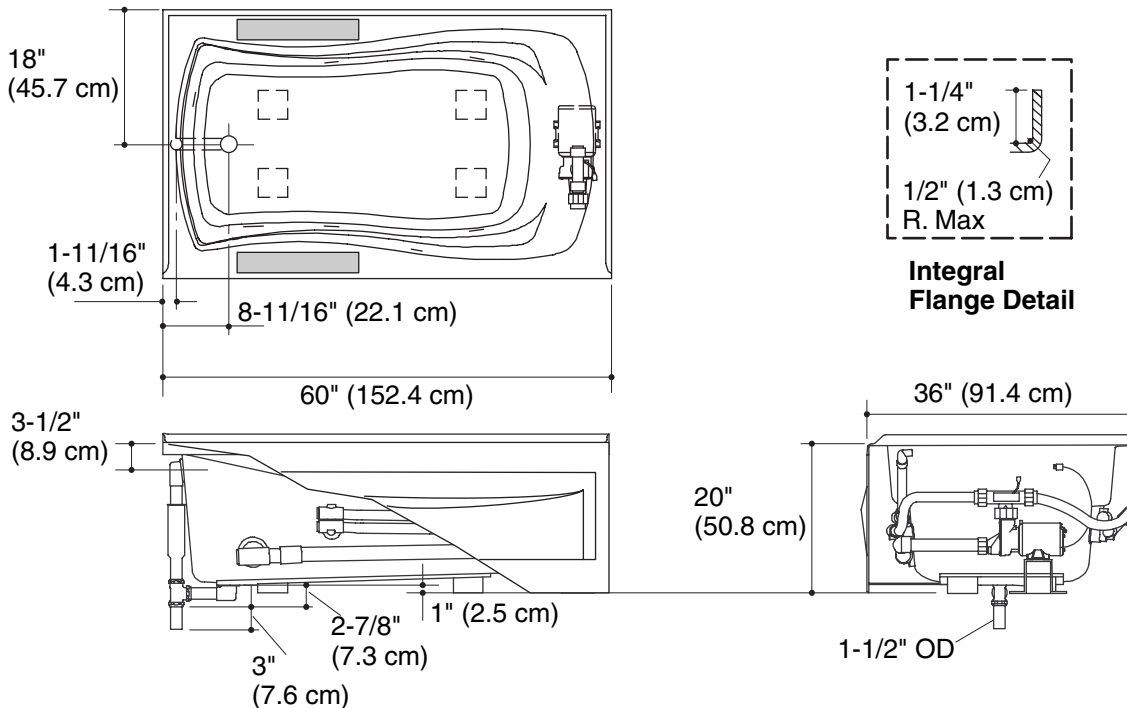

Product Specification

The acrylic bath whirlpool shall be 60" (152.4 cm) in length, 36" (91.4 cm) in width, and 20" (50.8 cm) in height. Bath whirlpool shall include an integral apron with removable access panel and an in-line heater. Bath whirlpool shall feature 5 individually adjustable ProFlex® hydro-massage jets. Bath whirlpool shall feature a 1.25 hp pump with air switch and grounding-type plug-in cord. Bath whirlpool shall be available with an optional K-9695 metal finish 5 jet trim kit and an optional K-1717 timer kit. Bath whirlpool shall be Kohler Model K-1239-____-____.

MARIPOSA®

Technical Information

Fixture*:	
Bathing well:	
Basin area, bottom	46" (116.8 cm) x 24" (61 cm)
Basin area, top	54" (137.2 cm) x 27" (68.6 cm)
To overflow:	
Water depth	14" (35.6 cm)
Capacity	63 gal (238.5 L)
Weight	110 lbs (49.9 kg)
* Approximate measurements for comparison only.	

Installation Notes

Install this product according to the installation guide.

Floor support under whirlpool must provide for a minimum of 44 lbs/square foot (215 kg/square meter) loading.

If installing a rim-mount faucet, make sure there is no interference with the drain overflow and circulating system before drilling any holes. If installing a spout on the faucet deck, consult local and national codes for minimum air gap requirements.

No change in measurements if connected with drain illustrated. (K-7161-AF or K-7161M-AF)

■ Recommended Faucet Area

Product Diagram