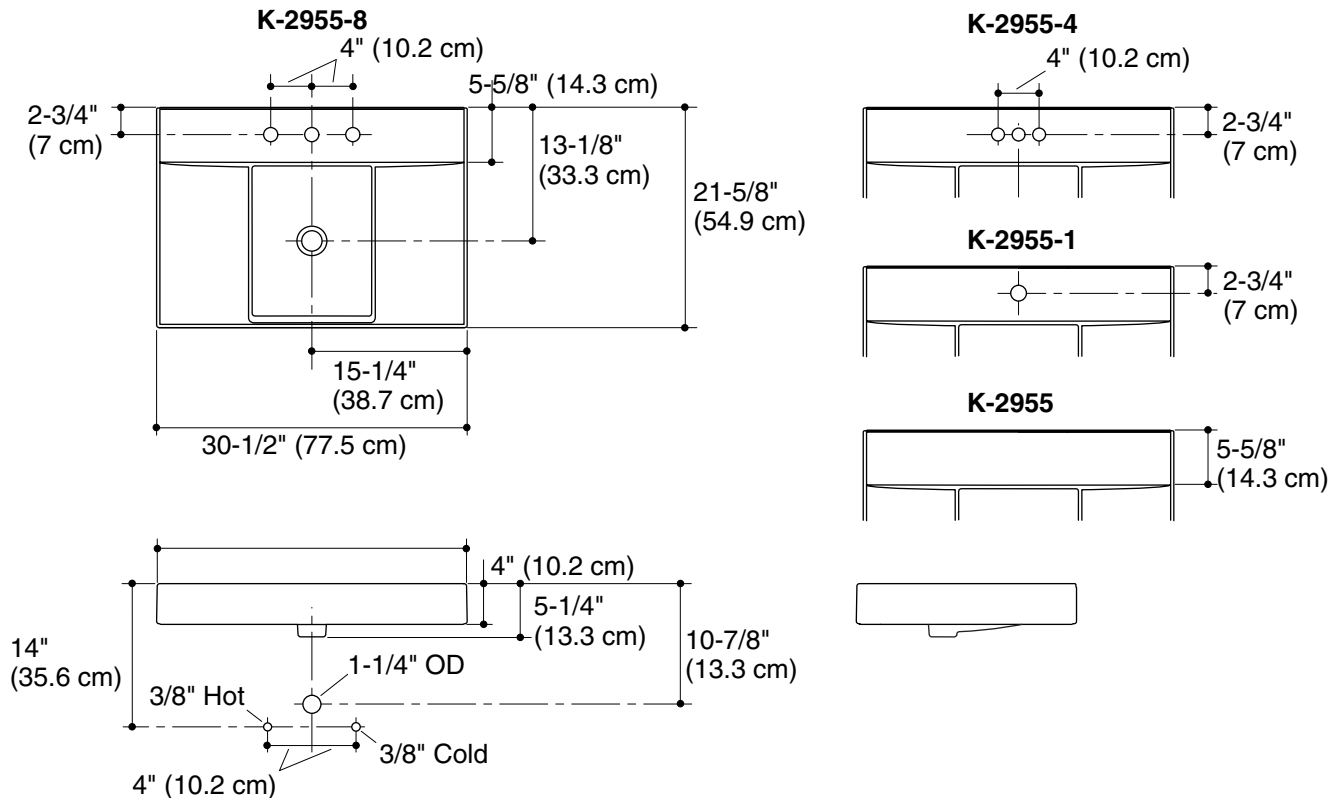

TRAVERSE™

Technical Information

Fixture*:	
Basin area	12" (30.5 cm) x 15-1/4" (38.7 cm)
Water depth	3" (7.6 cm)
Drain hole	1-3/4" (4.4 cm) D.
* Approximate measurements for comparison only.	

Holes	K-2955	K-2955-1	K-2955-4	K-2955-8
Spout	N/A	1-3/8" (3.5 cm) D.	1-1/4" (3.2 cm) D.	1-3/8" (3.5 cm) D.
Faucet	N/A		1-1/4" (3.2 cm) D.	1-3/8" (3.5 cm) D.

Included components:	
Cut-out template	1003676-7

Installation Notes

Install this product according to the installation guide.

NOTICE: Countertop manufacturer or cutter **must** use the cut-out template provided with the product, or a current one provided by Kohler (call 1-800-4-KOHLER). Kohler is not responsible for cutout errors when incorrect cut-out template is used.

NOTE: This lavatory is also designed for installation to the K-2517 vanity.

Product Diagram