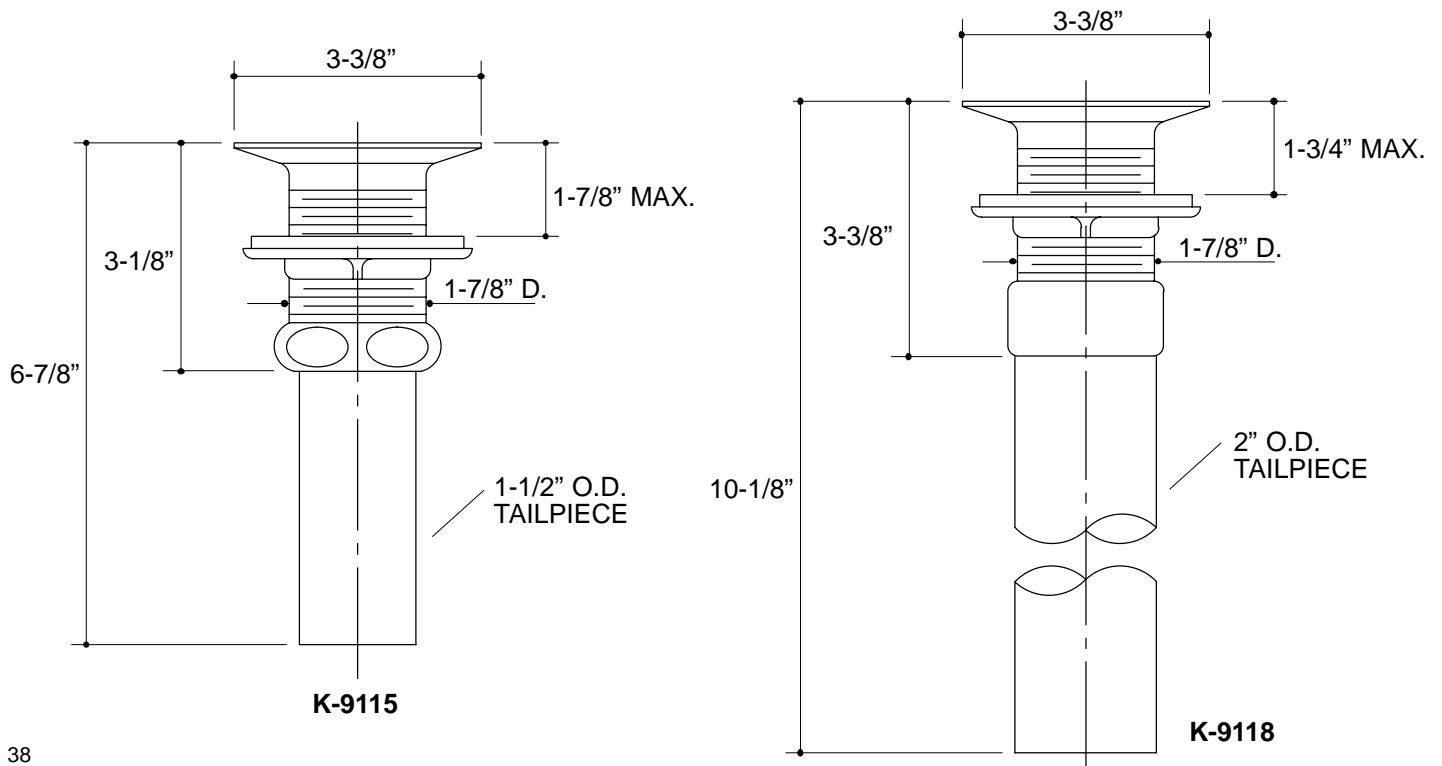

**Ordering Information**

Applicable drain:	
1-1/2" O.D. tailpiece	K-9115
2" O.D. tailpiece	K-9118

38