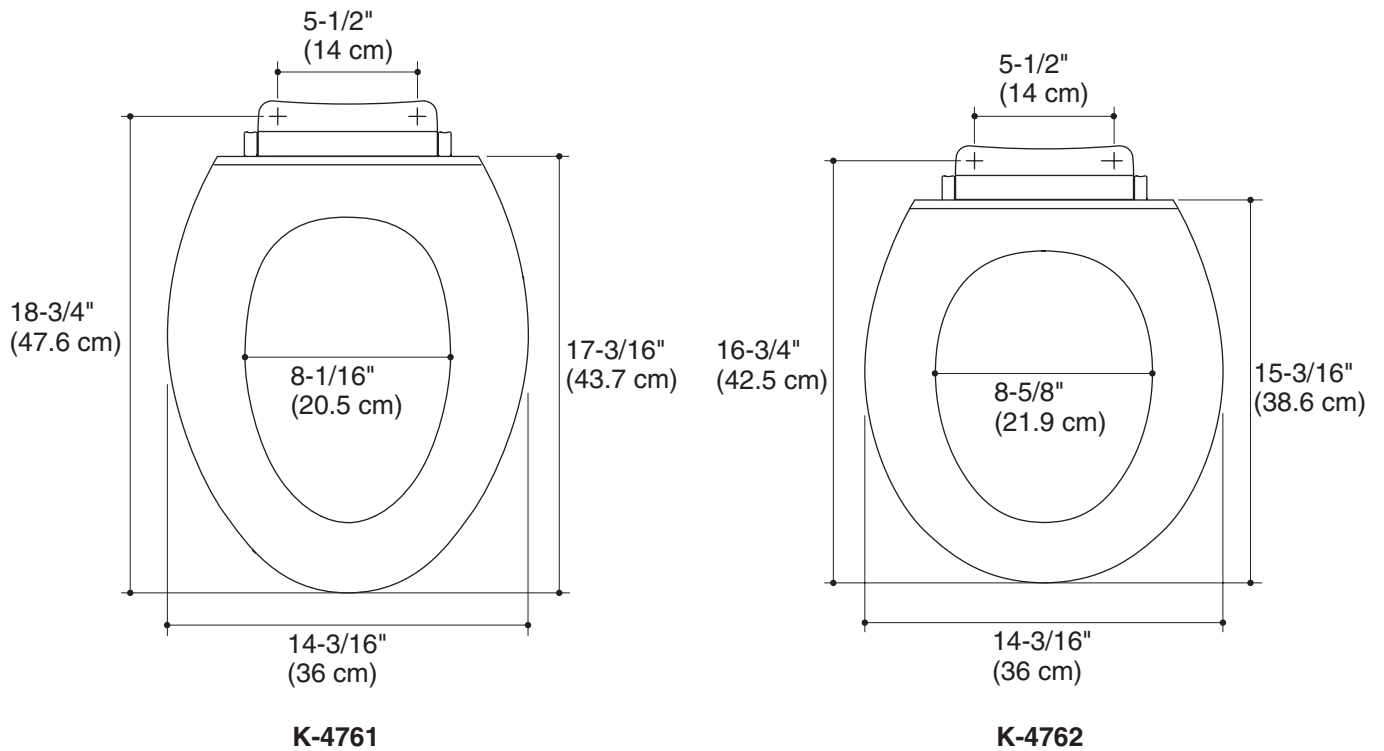

AVANTIS™

Installation Notes

Install this product according to the installation guide.

Product Diagram