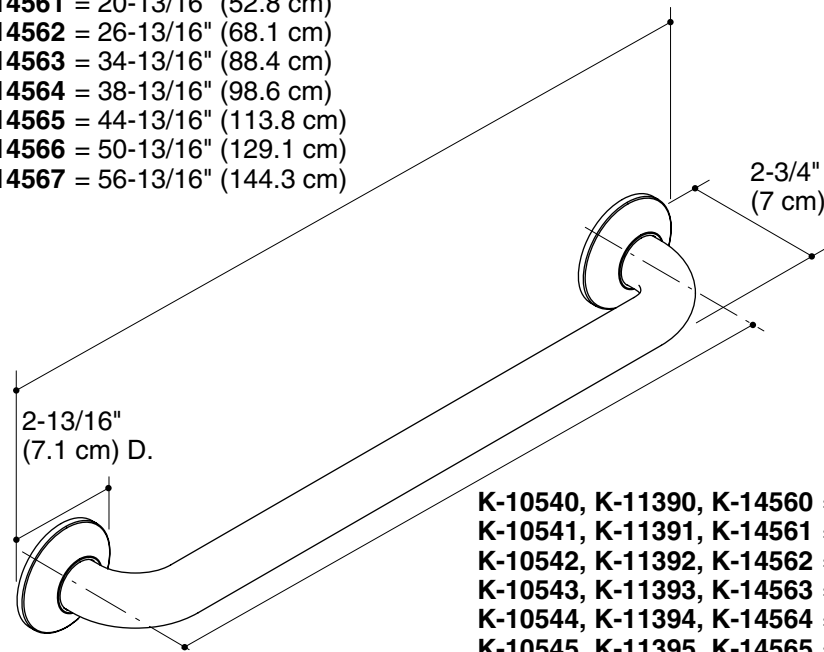

### Product Information

Applicable product:	
<b>Traditional styling (shown)</b>	
12" (30.5 cm) grab bar	K-10540
18" (45.7 cm) grab bar	K-10541
24" (61 cm) grab bar	K-10542
32" (81.3 cm) grab bar	K-10543
36" (91.4 cm) grab bar	K-10544
42" (106.7 cm) grab bar	K-10545
48" (121.9 cm) grab bar	K-10546
54" (137.2 cm) grab bar	K-10547
<b>Transitional styling</b>	
12" (30.5 cm) grab bar	K-11390
18" (45.7 cm) grab bar	K-11391
24" (61 cm) grab bar	K-11392
32" (81.3 cm) grab bar	K-11393
36" (91.4 cm) grab bar	K-11394
42" (106.7 cm) grab bar	K-11395
48" (121.9 cm) grab bar	K-11396
54" (137.2 cm) grab bar	K-11397

<b>Contemporary styling</b>	
12" (30.5 cm) grab bar	K-14560
18" (45.7 cm) grab bar	K-14561
24" (61 cm) grab bar	K-14562
32" (81.3 cm) grab bar	K-14563
36" (91.4 cm) grab bar	K-14564
42" (106.7 cm) grab bar	K-14565
48" (121.9 cm) grab bar	K-14566
54" (137.2 cm) grab bar	K-14567
Product is considered ADA compliant when located and mounted into a structural support per ADA guidelines.	
<b>ADA</b>	

Install this product according to the installation guide.

The appearance of the product may differ from the product diagram. The dimensions still apply.

**K-10540, K-11390, K-14560 = 14-13/16" (37.6 cm)**  
**K-10541, K-11391, K-14561 = 20-13/16" (52.8 cm)**  
**K-10542, K-11392, K-14562 = 26-13/16" (68.1 cm)**  
**K-10543, K-11393, K-14563 = 34-13/16" (88.4 cm)**  
**K-10544, K-11394, K-14564 = 38-13/16" (98.6 cm)**  
**K-10545, K-11395, K-14565 = 44-13/16" (113.8 cm)**  
**K-10546, K-11396, K-14566 = 50-13/16" (129.1 cm)**  
**K-10547, K-11397, K-14567 = 56-13/16" (144.3 cm)**

**K-10540, K-11390, K-14560 = 12" (30.5 cm)**  
**K-10541, K-11391, K-14561 = 18" (45.7 cm)**  
**K-10542, K-11392, K-14562 = 24" (61 cm)**  
**K-10543, K-11393, K-14563 = 32" (81.3 cm)**  
**K-10544, K-11394, K-14564 = 36" (91.4 cm)**  
**K-10545, K-11395, K-14565 = 42" (106.7 cm)**  
**K-10546, K-11396, K-14566 = 48" (121.9 cm)**  
**K-10547, K-11397, K-14567 = 54" (137.2 cm)**