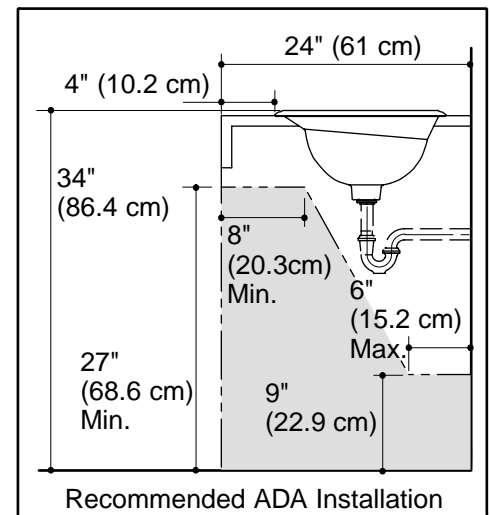

Features

- Vitreous china
- Self-rimming with wide angled ledge
- ADA compliant
- 25" (63.5 cm) x 17" (43.2 cm)

Codes/Standards Applicable

Specified model meets or exceeds the following:

- ADA
- ASME A112.19.2
- CABO/ANSI A117.1
- IAPMO/UPC
- CSA B45
- Listed in State of Massachusetts

Product Specification

The self-rimming countertop lavatory shall be 25" (63.5 cm) in length and 17" (43.2 cm) in width. Lavatory shall be made of vitreous china. Lavatory shall have a wide angled ledge. Lavatory shall be ADA compliant. Lavatory shall be Kohler Model K-2264-_____.

CENTERPIECE™

Technical Information

ADA compliant			
Mexico products have an M after the first sequence of numbers (such as K-12345 M)			
Fixture*:		basin area	water depth
Lavatory		23" (58.4 cm) x 15" (38.1 cm)	7" (17.8 cm)
Outlet	1-3/4" D. (4.4 cm)		
* Approximate measurements for comparison only.			
Included Components:			
Adjustable linkage		40372	
Cutout template		114809-7	

Installation Notes

Install this product according to the installation guide.

4-5/8" (11.7 cm) minimum faucet spout length needed to reach over rim into basin.

NOTICE: Countertop manufacturer or cutter **must** use the cutout template provided with the product, or a current one provided by Kohler Co. (call 1-800-4-KOHLER). Kohler Co. is not responsible for cutout errors when the incorrect cutout template is used.