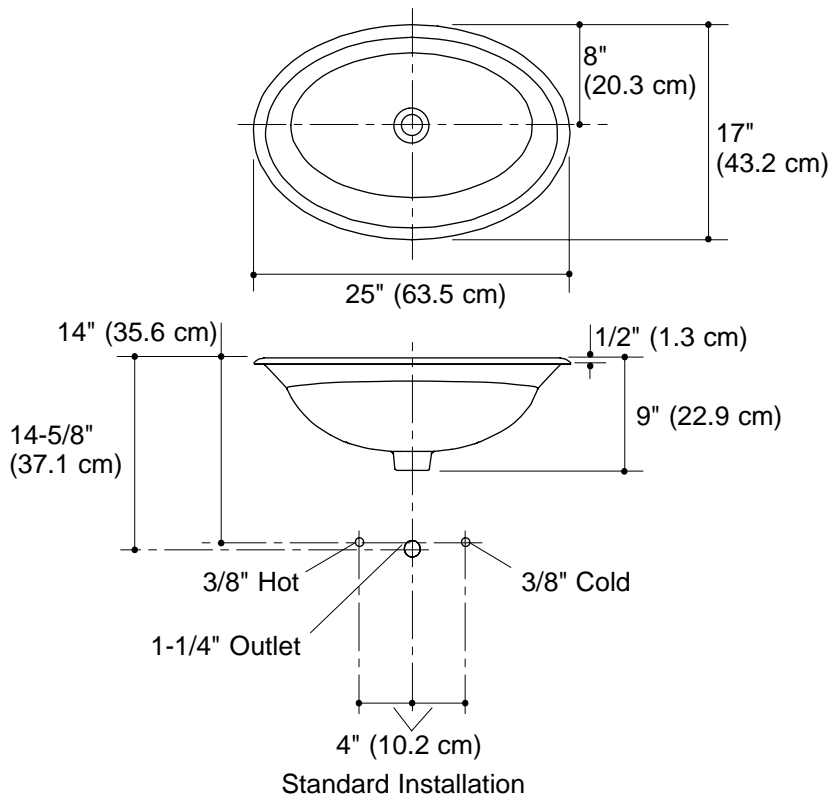

Features

- Vitreous china
- Self-rimming with wide angled ledge
- ADA compliant
- 25" (63.5 cm) x 17" (43.2 cm)

Codes/Standards Applicable

Specified model meets or exceeds the following:

- ADA
- ASME A112.19.2
- CABO/ANSI A117.1
- IAPMO/UPC
- CSA B45
- Listed in State of Massachusetts

Product Specification

The self-rimming countertop lavatory shall be 25" (63.5 cm) in length and 17" (43.2 cm) in width. Lavatory shall be made of vitreous china. Lavatory shall have a wide angled ledge. Lavatory shall be ADA compliant. Lavatory shall be Kohler Model K-2264-_____.

CENTERPIECE™

Technical Information

ADA compliant			
Mexico products have an M after the first sequence of numbers (such as K-12345 M)			
Fixture*:		basin area	water depth
Lavatory		23" (58.4 cm) x 15" (38.1 cm)	7" (17.8 cm)
Outlet	1-3/4" D. (4.4 cm)		
* Approximate measurements for comparison only.			
Included Components:			
Adjustable linkage		40372	
Cutout template		114809-7	

Installation Notes

Install this product according to the installation guide.

4-5/8" (11.7 cm) minimum faucet spout length needed to reach over rim into basin.

NOTICE: Countertop manufacturer or cutter **must** use the cutout template provided with the product, or a current one provided by Kohler Co. (call 1-800-4-KOHLER). Kohler Co. is not responsible for cutout errors when the incorrect cutout template is used.