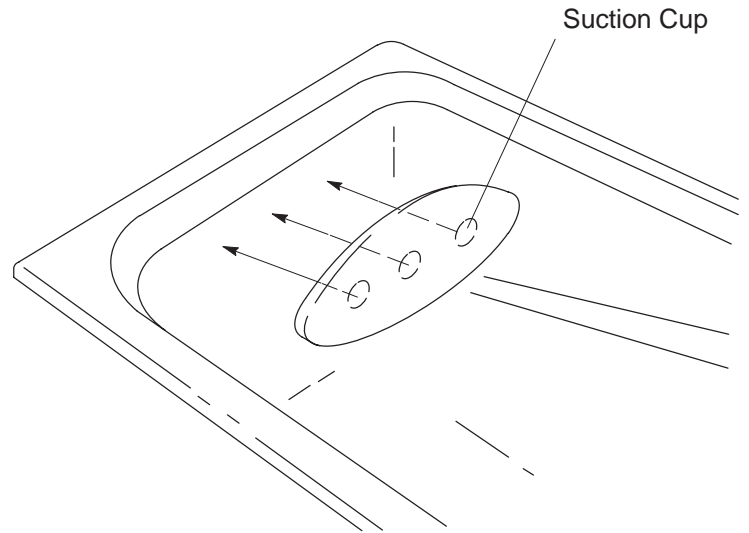

These instructions contain important care and cleaning information. **Please leave these instructions for the consumer.**

**ADJUSTING AND USING THE PILLOW**

Clean the bath surface to remove any soap film or oils. Three suction cups are located on the back of the pillow. Position the pillow on the rear rim of the bath, and press firmly with the heel of your hand at the suction cup locations. Check to make sure that the pillow is attached firmly to the bath.

**NOTE:** For best attachment to the bath surface, moisten the back surface of the pillow at the suction cup locations.

Detach the pillow by lifting it off the bath surface.

**⚠ CAUTION: Risk of product damage.** Do not submerge the pillow, or use it as a seat cushion.