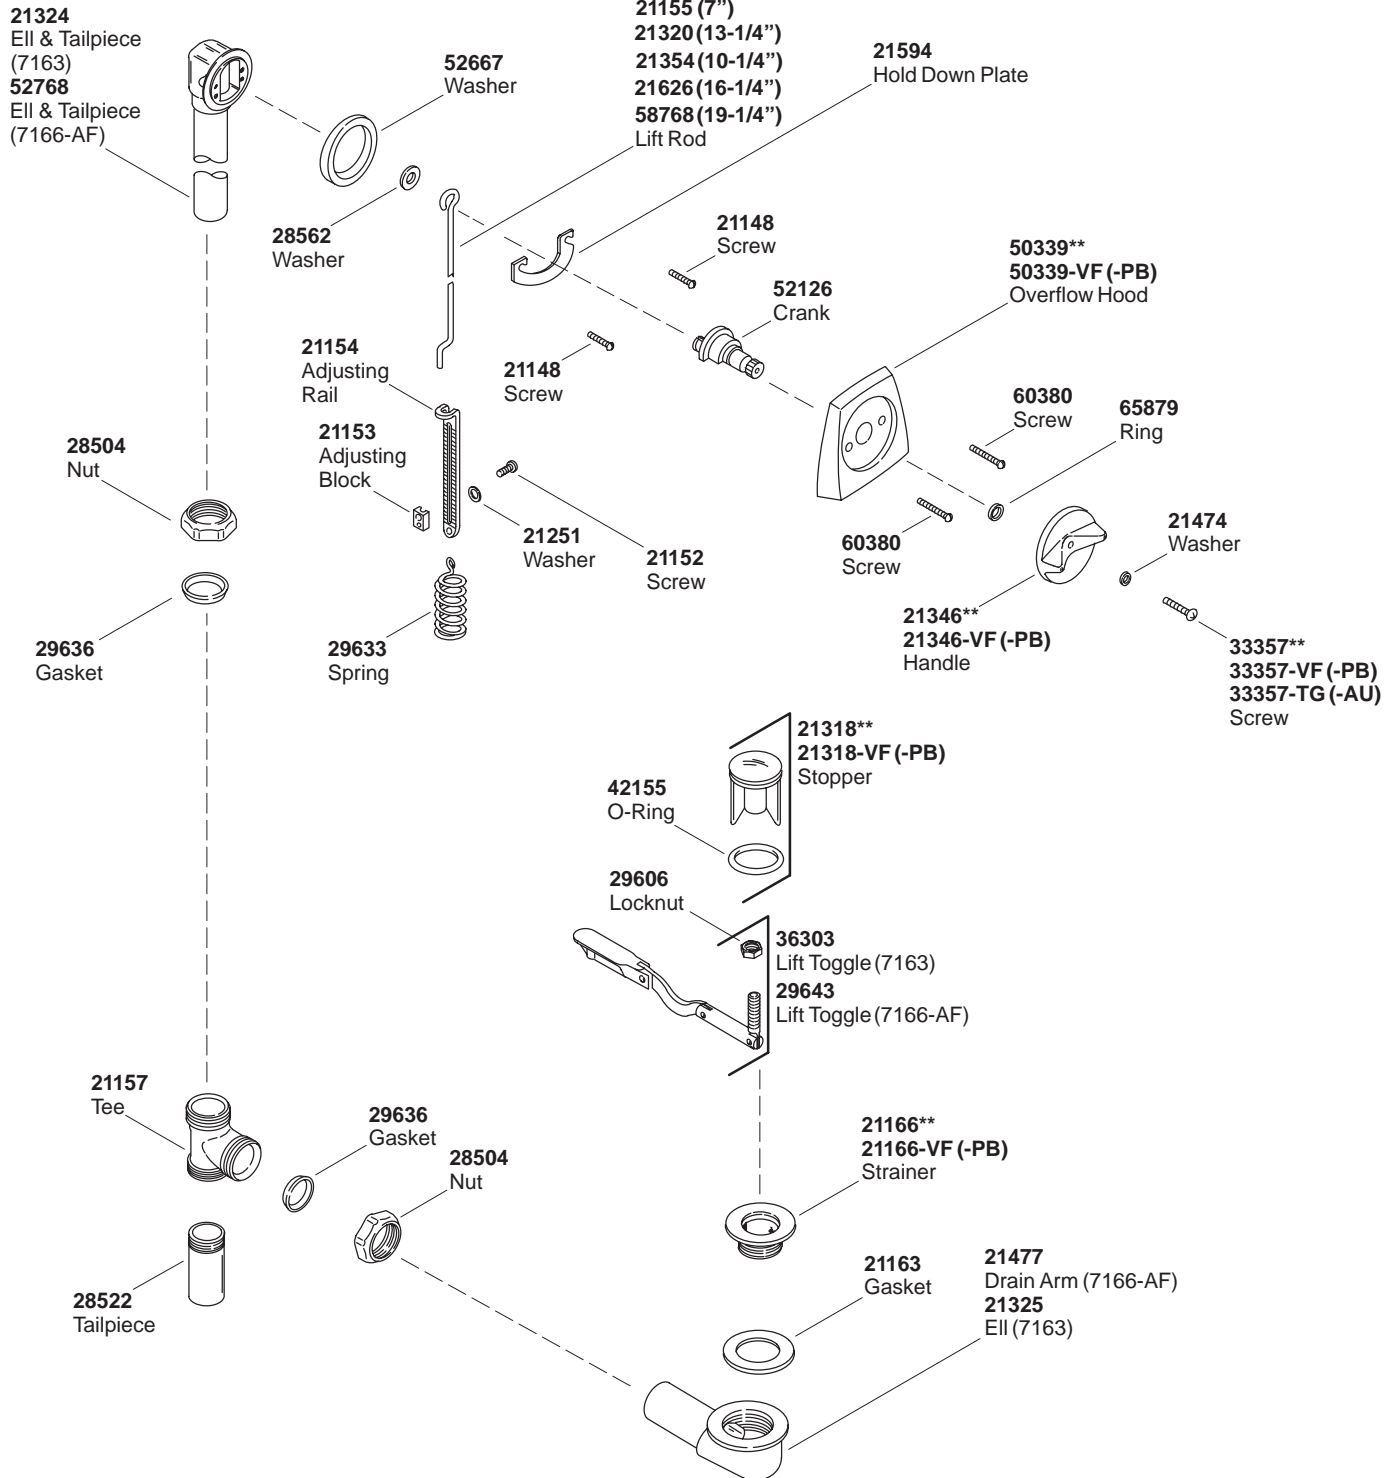

KOHLER[®] SERVICE PARTS

CLEARFLO™
BATH DRAIN

K#	
K-7163-**-DB	1-1/2" Drain for Greek Bath
K-7166-AF-**-DB	1-1/2" Drain

**Finish/color code must be specified when ordering.