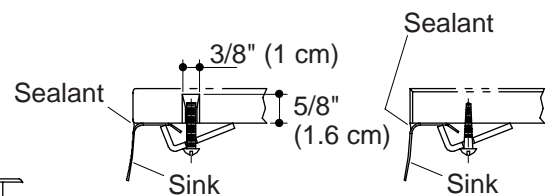

Wood Counter Installation

Kit #7257

Marble Slab Installation