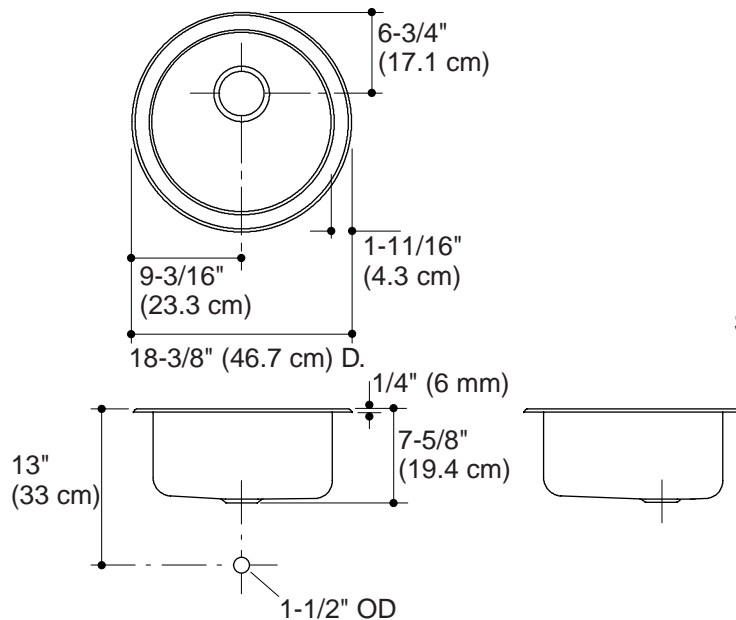

Product Specification

The round self-rimming sink shall be 18-3/8" (46.7 cm) in diameter. The round undercounter sink shall be 15" (38.1 cm) in diameter. Sink shall be made of 19 gauge stainless steel. Sink shall be single compartment. Sink shall include installation hardware. Sink shall include SilentShield Plus™ sound-deadening system. Sink shall be Kohler Model K-_____.

UNDERTONE™/LYRIC™

Technical Information

Fixture*:	
Basin area	15" (38.1 cm) D.
Water depth	7-1/2" (19.1 cm)
Drain hole	3-5/8" (9.2 cm) D.
*Approximate measurements for comparison only.	

Included components:	
Lug pack (self-rimming)	7257
Clamp accessory pack (undercounter)	52047
Cut-out template	113392-7

Installation Notes

Install this product according to the installation guide.

Supplied basin clamp assemblies require 1" (2.5 cm) minimum countertop thickness. Installer must supply hardware for thinner countertops.

For multiple bowl undercounter installations, a minimum distance of 3-1/2" (8.9 cm) is required between bowls. Countertop supplier to determine required support.

Waterproof unprotected overhang area of the underside of wood counter.