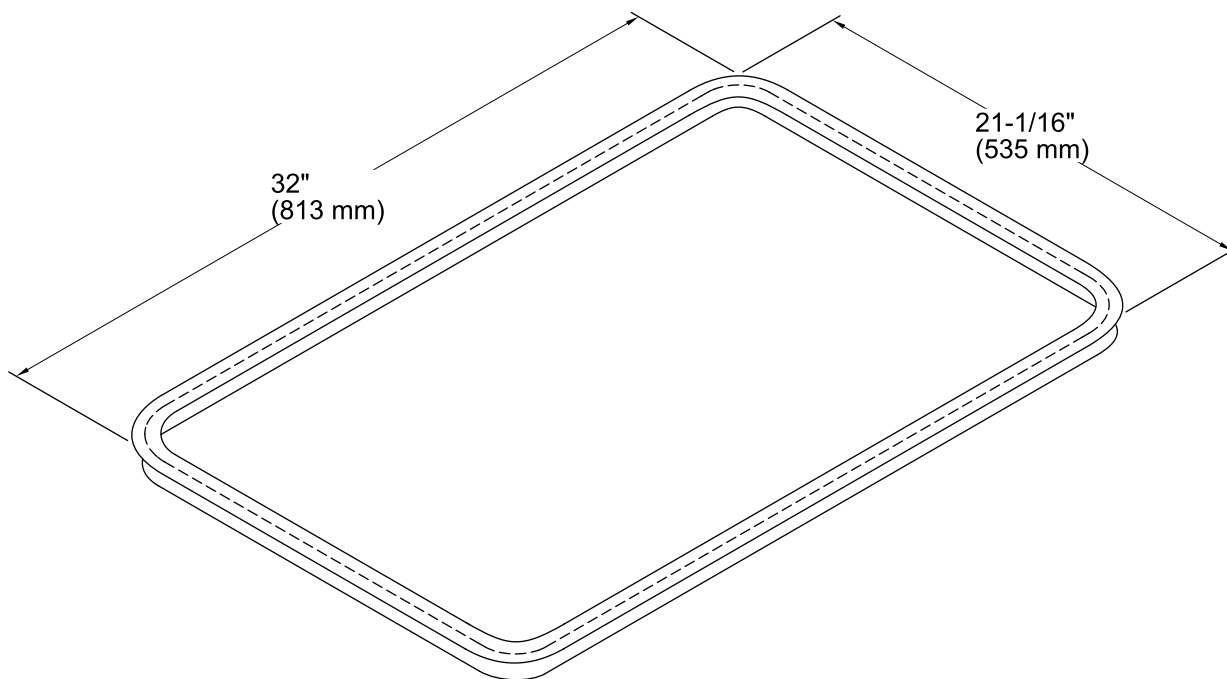

Features

- For flat rimmed sinks.
- Fluid design for ease of cleaning.
- 32" (813 mm) x 21" (533 mm)

Codes/Standards

None Applicable

KOHLER® One-Year Limited Warranty

See website for detailed warranty information.

Technical Information

All product dimensions are nominal.

Installation: Top-mount