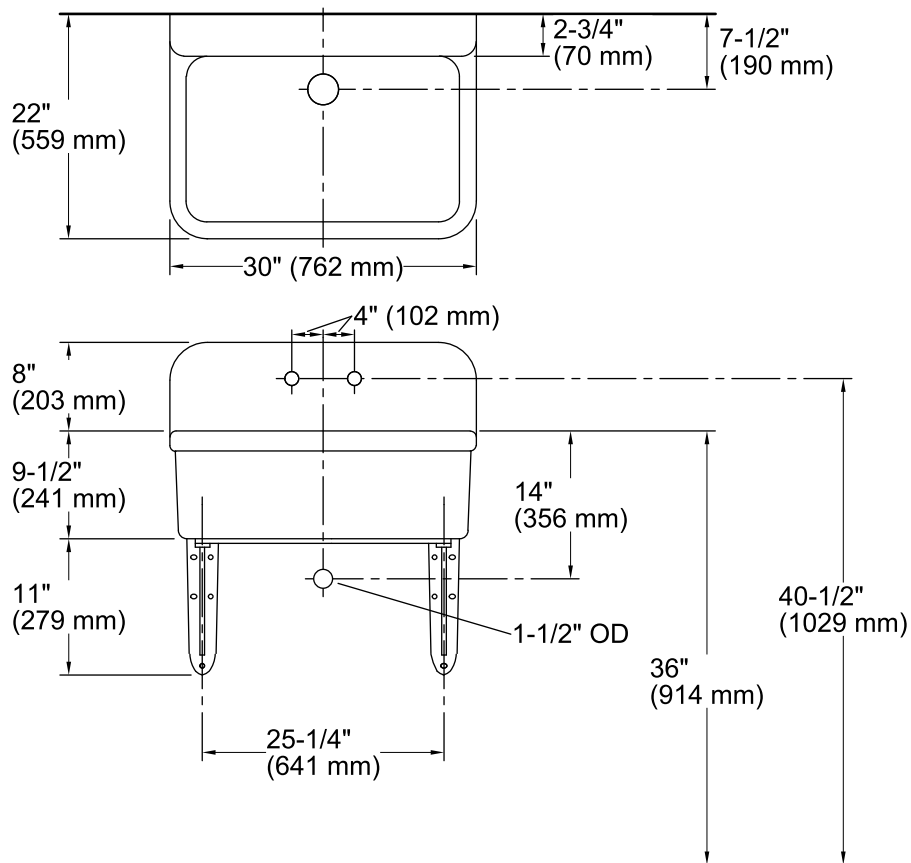

Features

- Vitreous china.
- Wall-mount.
- Single basin.
- Rectangular basin.
- 8-inch centers.
- 30" (762 mm) x 22" (559 mm) x 8-5/8" (219 mm)

Recommended Accessories

K-1814-P Wall Mount Sink Brackets

Optional Accessories

Color	Code	Description
-------	------	-------------

	0	White
--	---	-------

Technical Information

All product dimensions are nominal.

Bowl configuration:	Single
Installation:	Wall-mount
Bowl area (Only)	Length: 28" (711 mm) Width: 18" (457 mm) Water depth: 8-5/8" (219 mm)
Number of deck holes:	2
Faucet hole(s):	1-3/8" (35 mm)
Drain hole:	2-1/4" (57 mm)