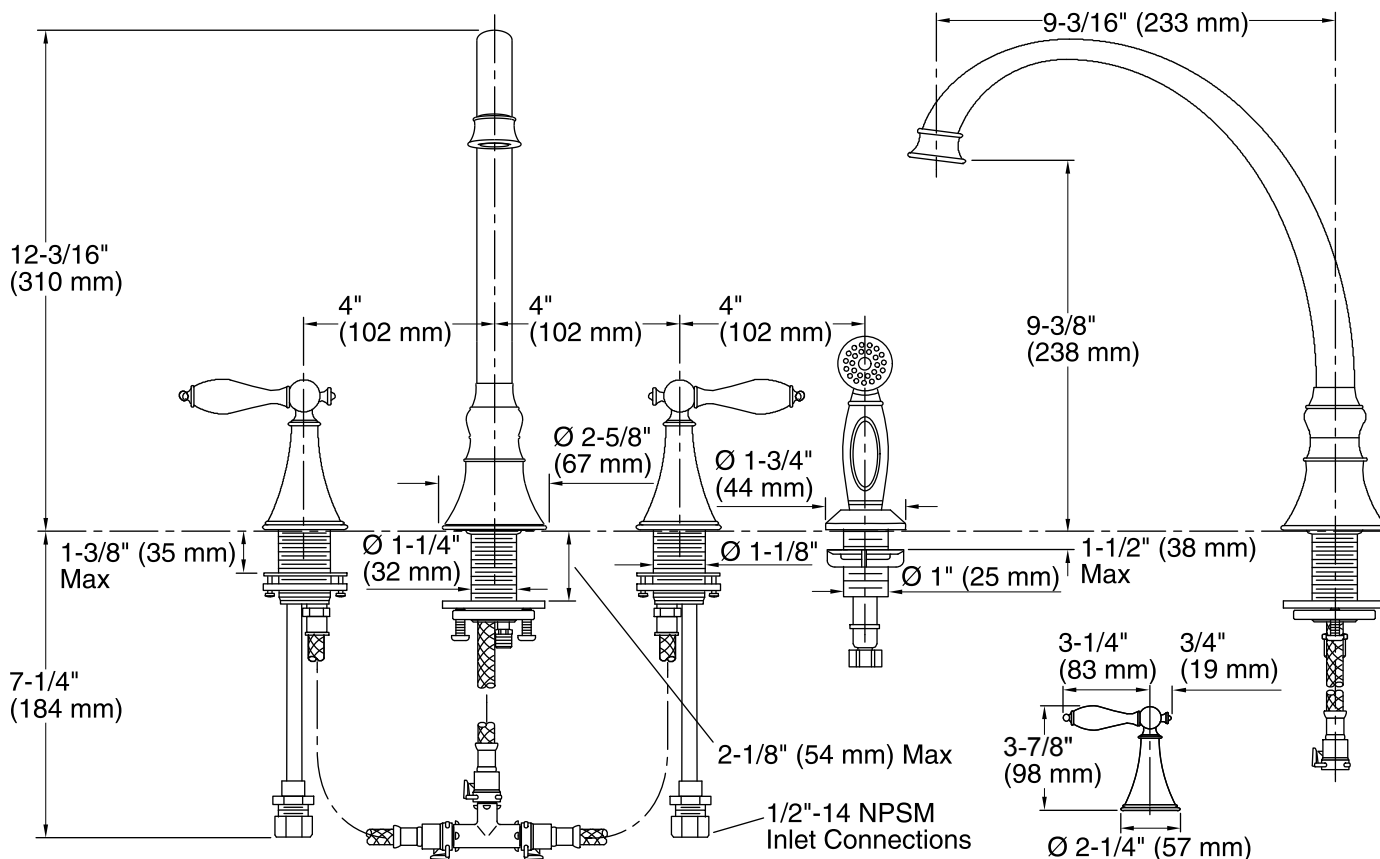

Features

- Brass construction.
- Brass valve bodies.
- Quarter-turn washerless ceramic disc valves.
- For 8" (203 mm) centers.
- 9-3/16" (233 mm) swing spout reach.
- ADA compliant lever handles with white ceramic inserts.
- Matching finish sidespray.
- Lower flow aerator options are available (refer to the Kohler Price Book).
- 2.2 gal/min (8.3 l/min) maximum flow rate [max at 60 psi (4.14 bar)].

Optional Accessories

1095353 DEEP ROUGH-IN KIT, VOS AND SIDESPRAY

ADA

CSA B651

OBC

Codes/Standards

ASME A112.18.1/CSA B125.1

NSF 61

See website for detailed warranty information.

Technical Information

All product dimensions are nominal.

Spout reach: 9-3/16" (233 mm)

Faucet:

Flow rate: 2.2 gal/min (8.3 l/min)

Pressure: 60 psi (4.1 bar)

Notes