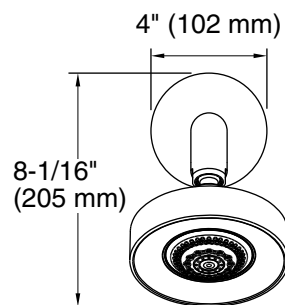

PURIST™

Installation Notes

Install this product according to the installation guide.

K-14425