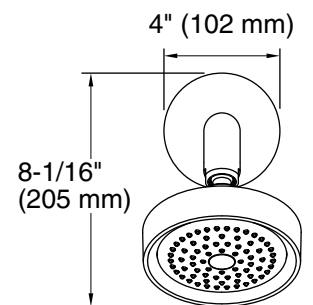

K-14418

Product Diagram