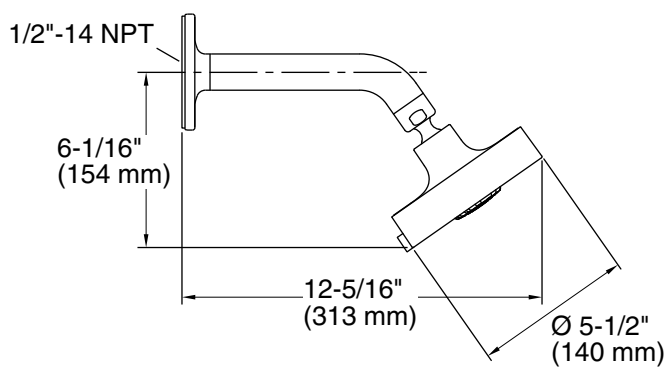

PURIST™

Installation Notes

Install this product according to the installation guide.

K-14425