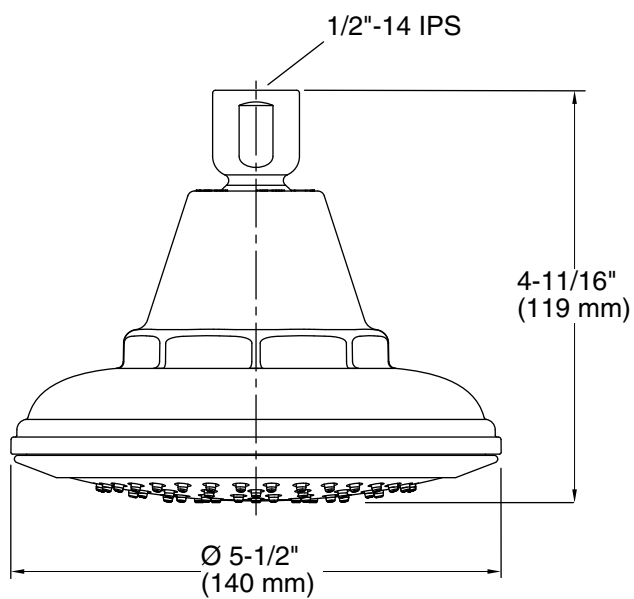

PINSTRIPE™

Installation Notes

Install this product according to the installation guide.

Product Diagram