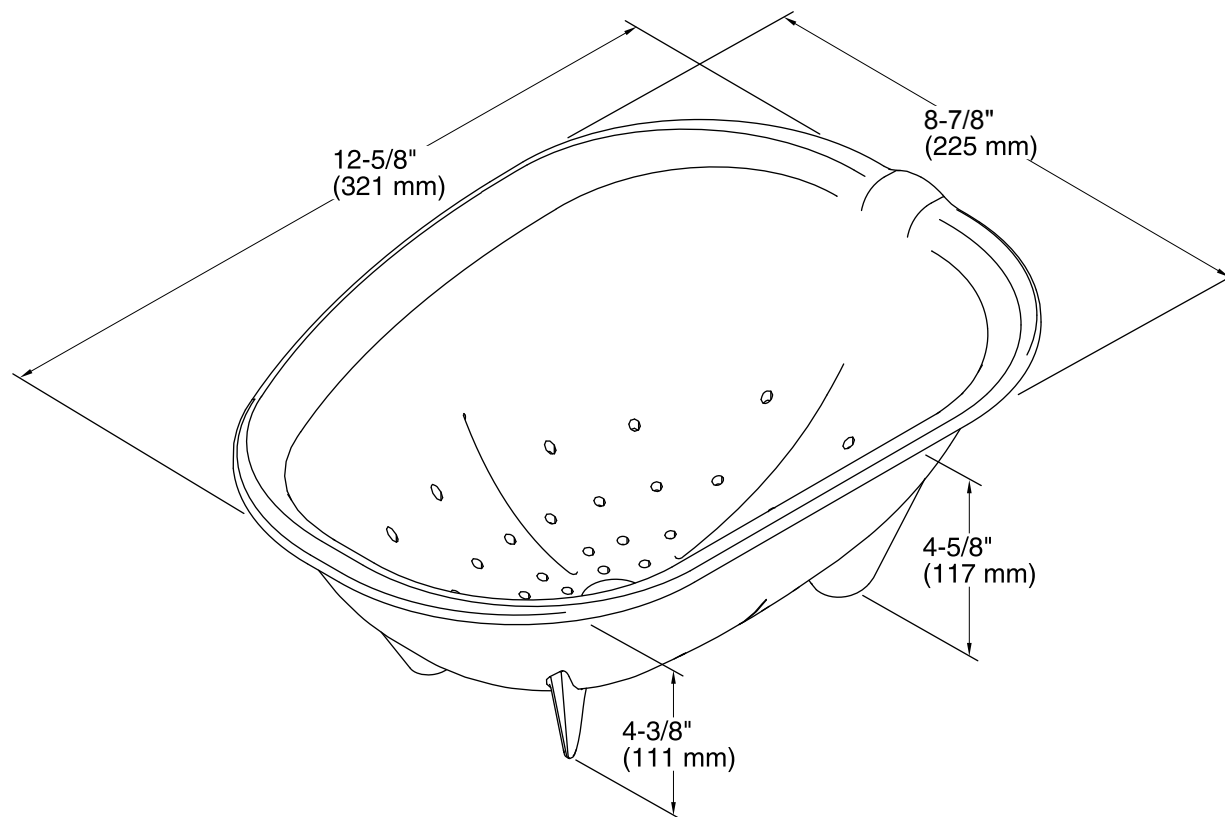

### Features

- Fits over the left bowl of the K-5839 Woodfield kitchen sink.
- Durable polypropylene construction.
- Dishwasher safe.

#### Technical Information

All product dimensions are nominal.