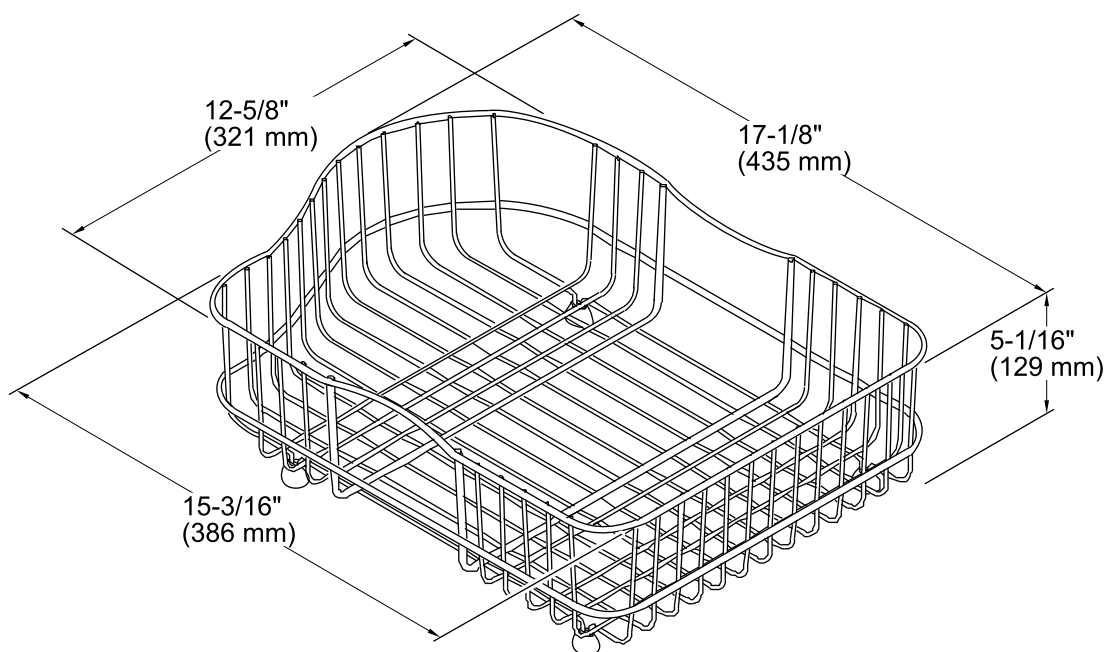

Features

- Fits in the right bowl of the K-5818 Hartland kitchen sink.
- Durable stainless-steel construction.
- Helps protect sink surface from daily wear.
- Dishwasher safe.
- Rubber feet provide added protection.

Technical Information

All product dimensions are nominal.