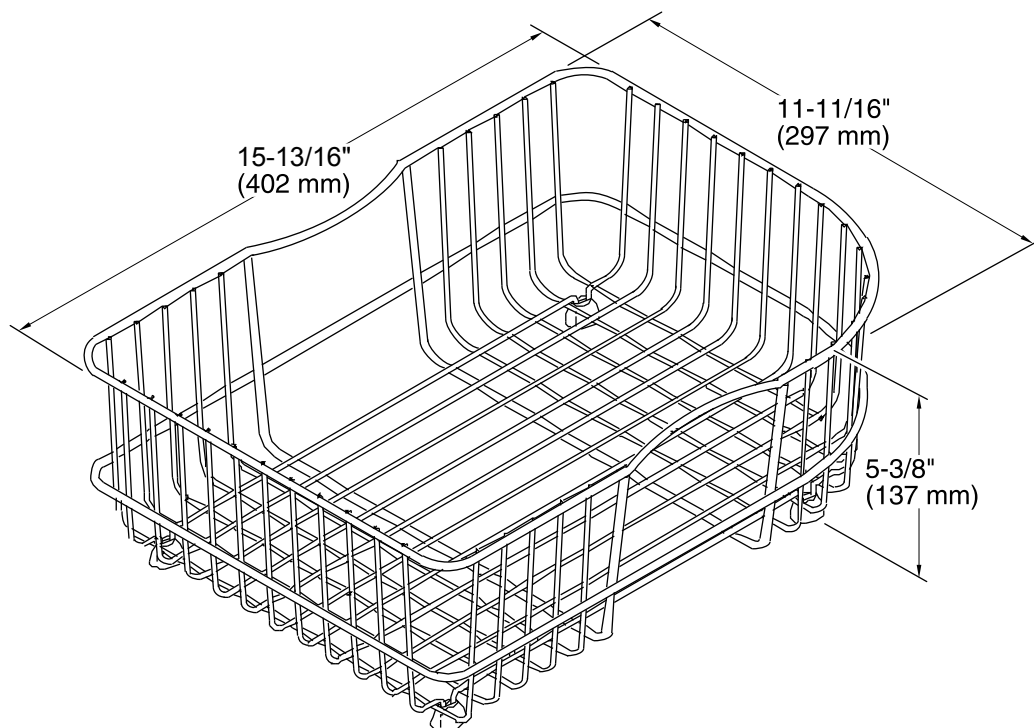

Features

- Fits in the right bowl of the K-5931 and K-5932 Executive Chef kitchen sinks and K-5948 Efficiency kitchen sink.
- Durable stainless-steel construction.
- Helps protect sink surface from daily wear.
- Dishwasher safe.
- Rubber feet provide added protection.

Technical Information

All product dimensions are nominal.