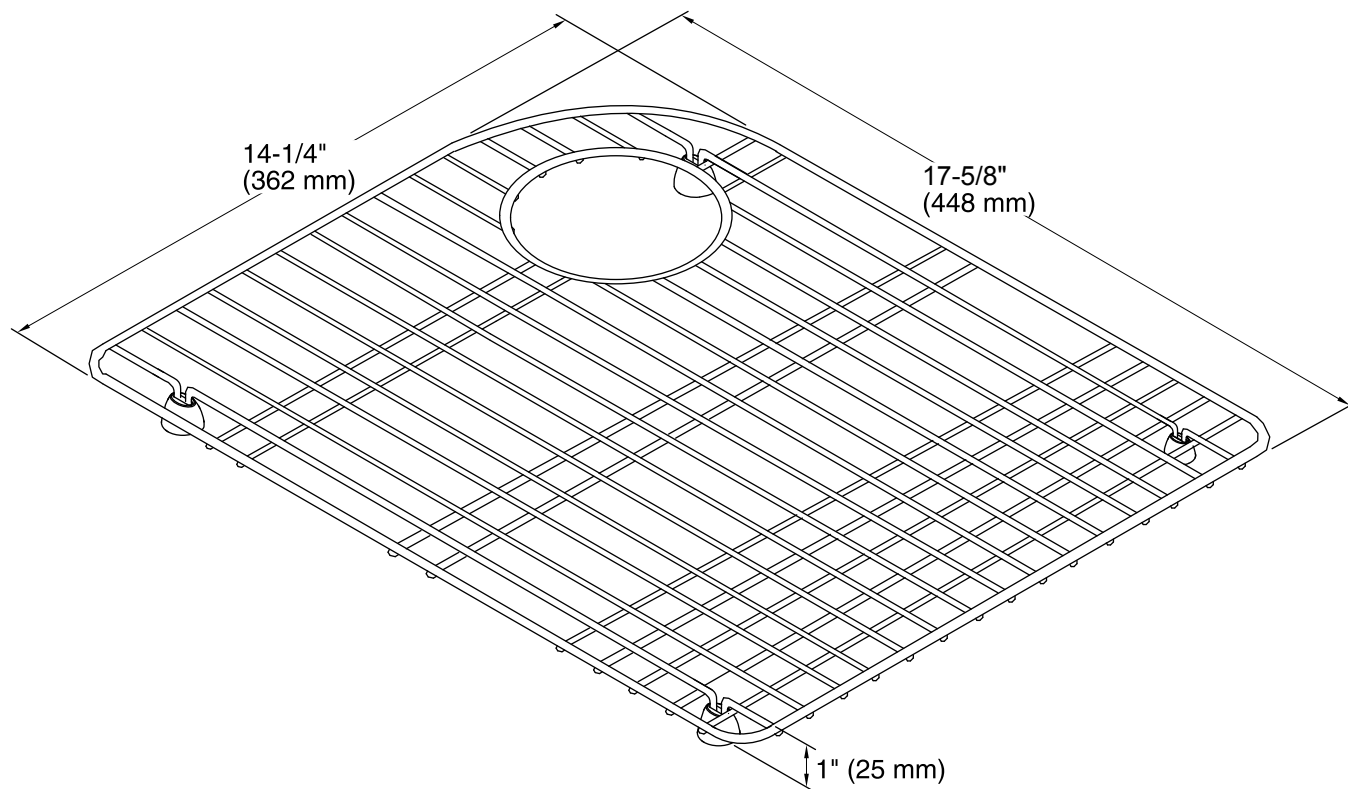

Features

- Fits in the left bowl of the K-5931 and K-5932 Executive Chef kitchen sinks.
- Durable stainless-steel construction.
- Helps protect sink surface from daily wear.
- Dishwasher safe.
- Rubber feet provide added protection.

Technical Information

All product dimensions are nominal.