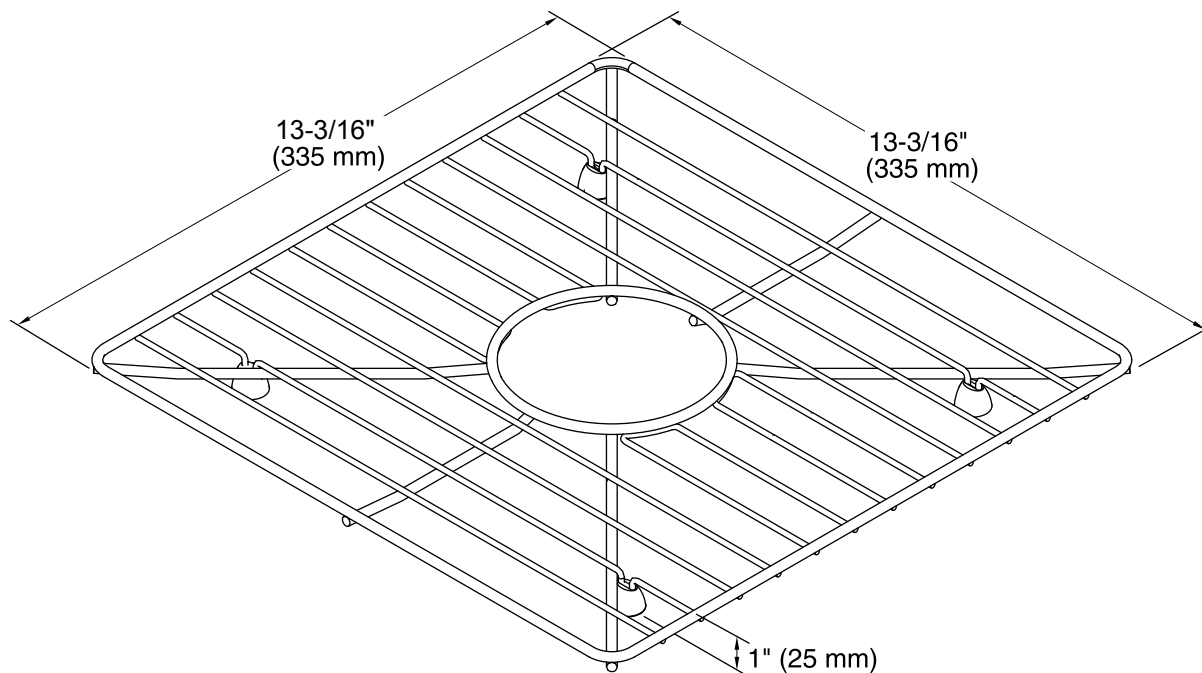

Features

- Fits in either bowl of the K-3159 Poise kitchen sink and the K-3161 Poise bar sink.
- Durable stainless-steel construction.
- Helps protect sink surface from daily wear.
- Dishwasher safe.
- Rubber feet provide added protection.

Technical Information

All product dimensions are nominal.