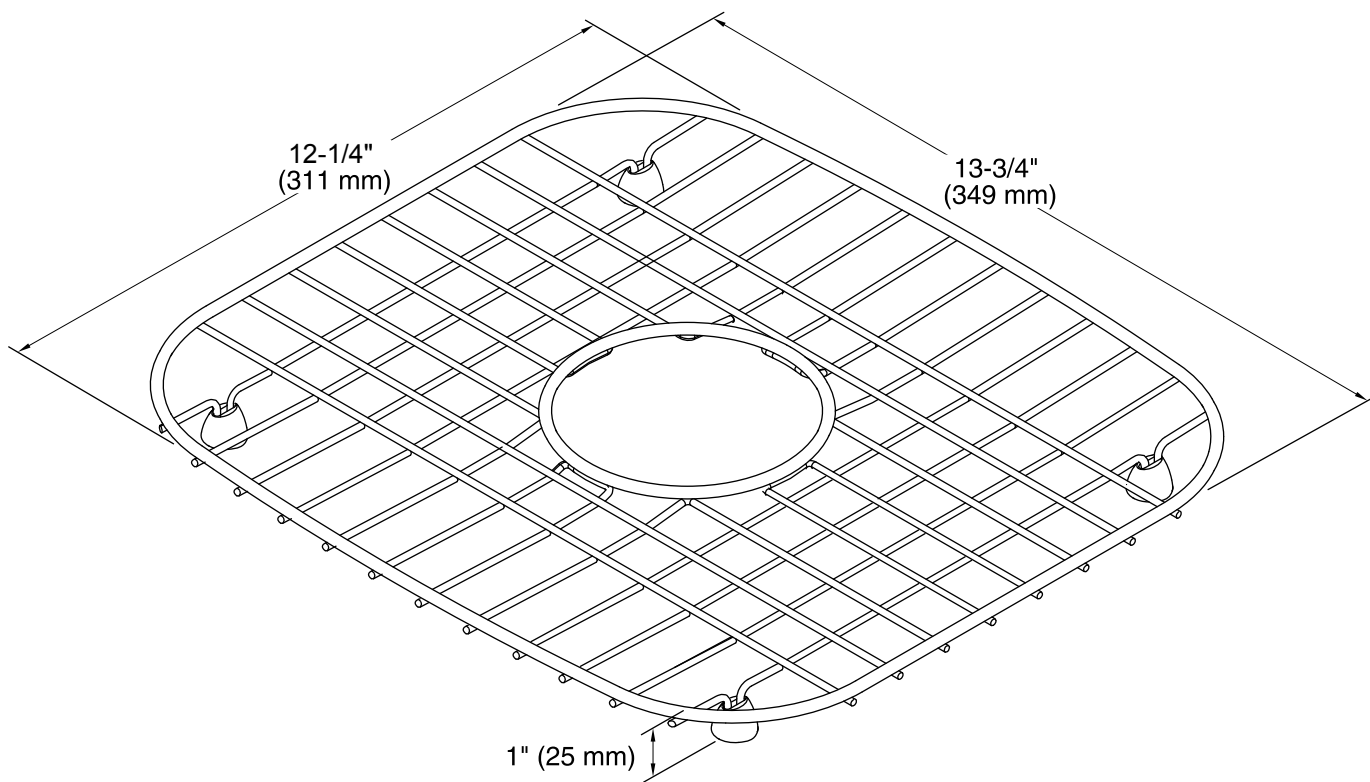

Features

- Fits in the small bowl of the K-3371 and K-3372 Verse kitchen sinks and K-3180 and K-3181 Undertone kitchen sinks.
- Durable stainless-steel construction.
- Helps protect sink surface from daily wear.
- Dishwasher safe.
- Rubber feet provide added protection.

Technical Information

All product dimensions are nominal.