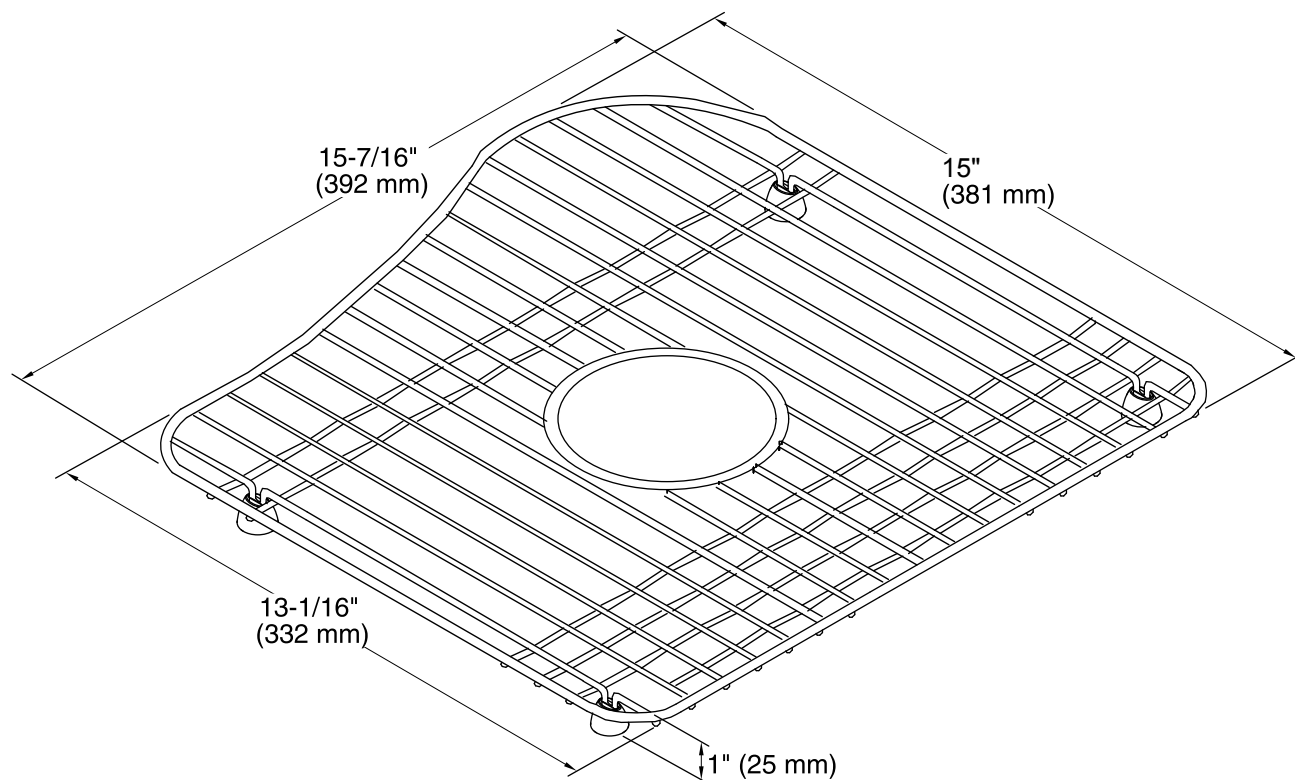

Technical Information

All product dimensions are nominal.