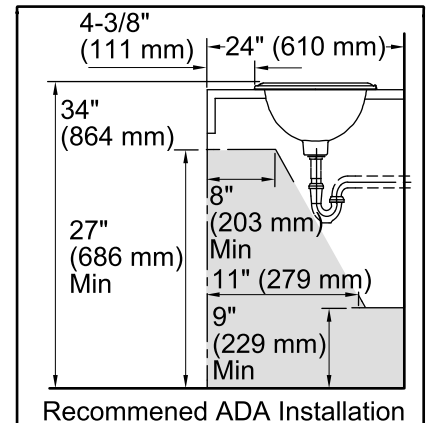

### Technical Information

All product dimensions are nominal.

Bowl configuration:	Single
Installation:	Drop-In
Bowl area (Only)	Length: 13-7/8" (352 mm) Width: 10-7/8" (276 mm) Water depth: 6-1/8" (156 mm)
Drain hole:	1-3/4" (44 mm)
Template:	Drop-in, 116213-7, required, included

### Notes

Install this product according to the installation guide.

Spout must be 4-1/2" (114 mm) long (min.) for adequate clearance into sink.

**NOTICE:** Countertop manufacturer or cutter must use the cutout template provided with the product, or a current one provided by Kohler Co. (call 1-800-4-KOHLER). Kohler Co. is not responsible for cutout errors when the incorrect cutout template is used.