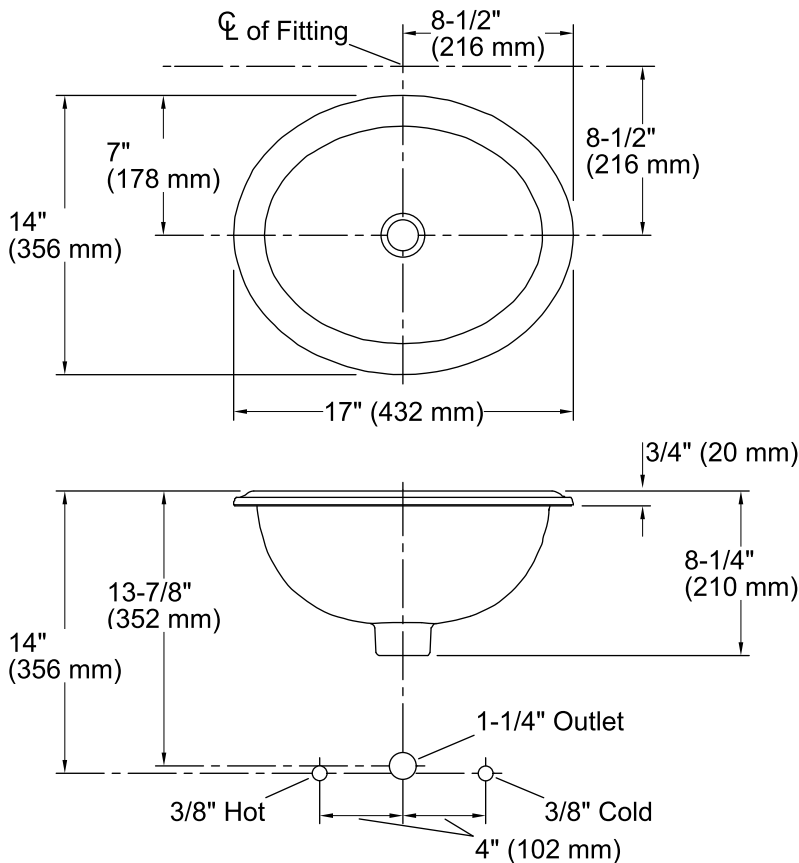

### Features

- Vitreous china.
- Drop-in.
- Oval basin.
- No overflow.
- No faucet holes; requires wall- or counter-mount faucet.
- Available with KOHLER Artist Editions designs.
- 17" (432 mm) x 14" (356 mm)

### Technical Information

All product dimensions are nominal.

Bowl configuration:	Single
Installation:	Drop-In
Bowl area (Only)	Length: 13-7/8" (352 mm) Width: 10-7/8" (276 mm) Water depth: 6-1/8" (156 mm)
Drain hole:	1-3/4" (44 mm)
Template:	Drop-in, 116213-7, required, included

### Notes

Install this product according to the installation guide.

Spout must be 4-1/2" (114 mm) long (min.) for adequate clearance into sink.

**NOTICE:** Countertop manufacturer or cutter must use the cutout template provided with the product, or a current one provided by Kohler Co. (call 1-800-4-KOHLER). Kohler Co. is not responsible for cutout errors when the incorrect cutout template is used.