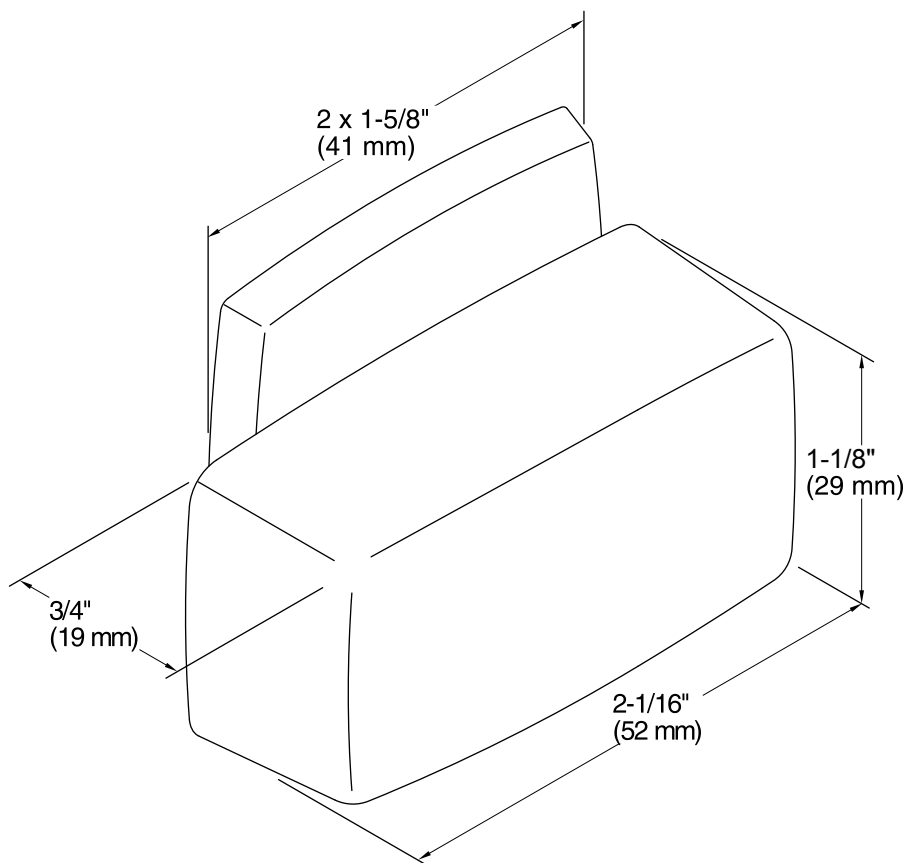

Features

- Solid-brass construction for durability.
- KOHLER finishes resist corrosion and tarnish.
- For use with the K-3386 Rialto toilet.

Codes/Standards

None Applicable

KOHLER® One-Year Limited Warranty

Technical Information

All product dimensions are nominal.