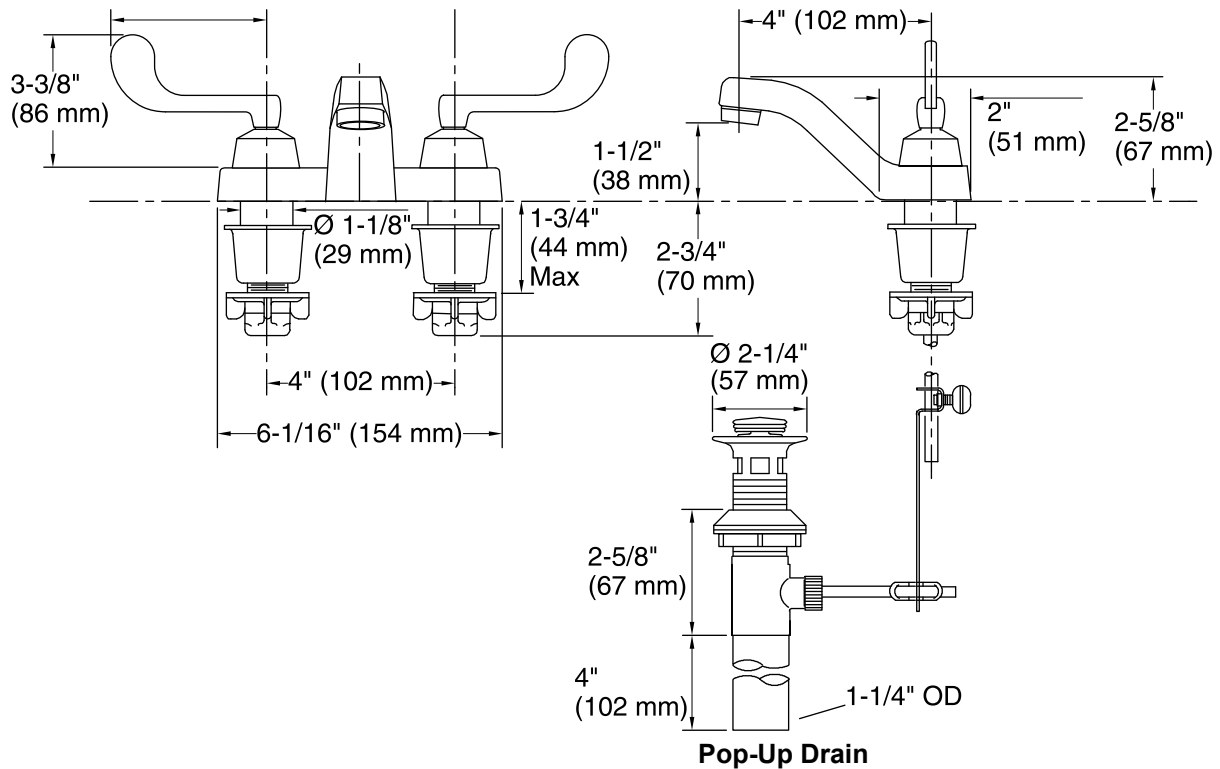

Features

- Quarter-turn washerless ceramic disc valves.
- 4" (102 mm) spout reach.
- Pop-up drain with lift rod and tailpiece.
- Standard aerator.
- Wristblade lever handles.
- 1.5 gal/min (5.7 l/min) maximum flow rate [max at 60 psi (4.14 bar)].

Material

- Brass construction.

Installation

- For 4" (102 mm) centers.

Optional Accessories

1160595

ADA CSA B651 OBC

Codes/Standards

Color	Code	Description
-------	------	-------------

	CP	Polished Chrome
--	----	-----------------

Technical Information

All product dimensions are nominal.

Spout reach: 4" (102 mm)

Drain included: YES

Drain tailpiece included: YES

Faucet:

Flow rate: 1.5 gal/min (5.7 l/min)

Pressure: 60 psi (4.1 bar)

Notes

Install this product according to the installation guide.

ADA, OBC, CSA B651 compliant when installed to the specific requirements of these regulations.