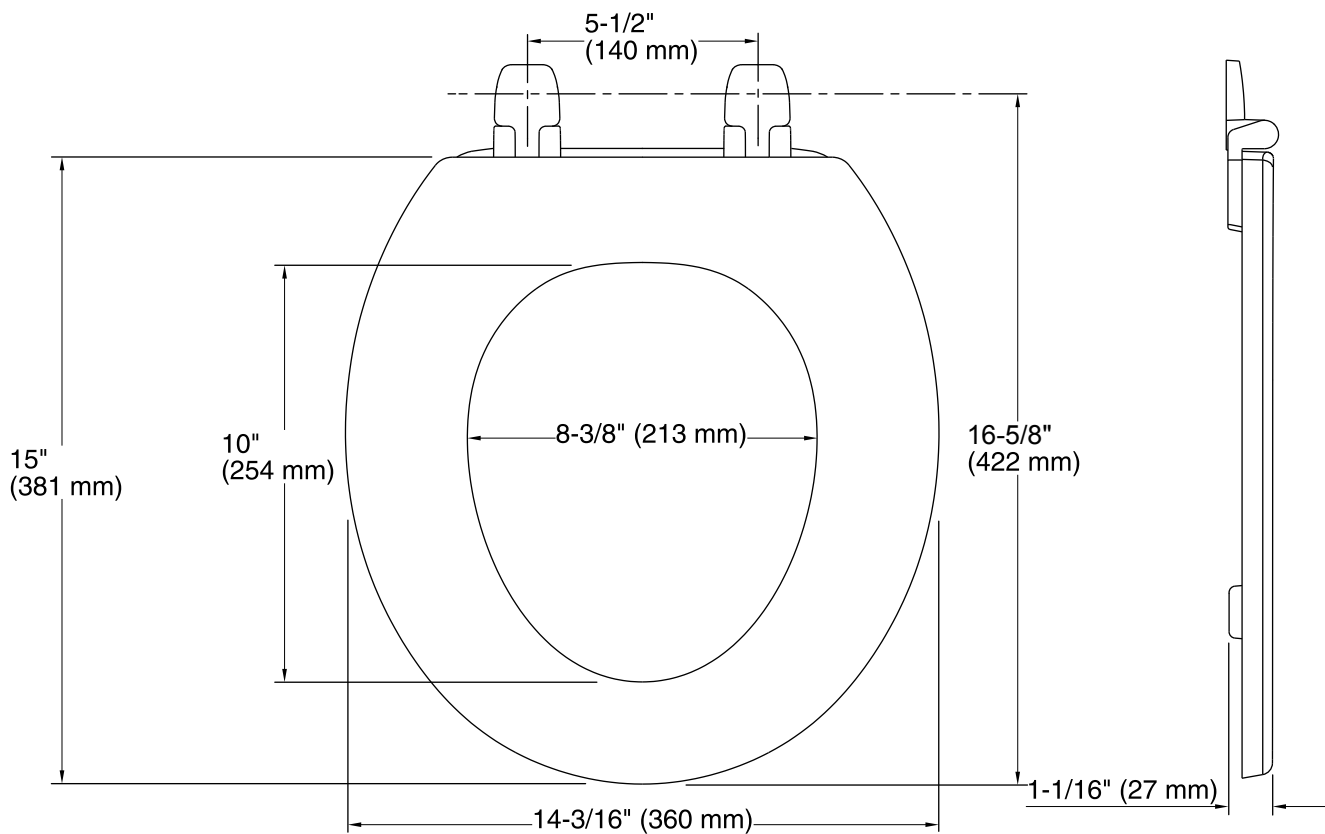

#### Technical Information

All product dimensions are nominal.

Seat shape type: Round

Seat front type: Closed front

Seat-mounting holes: 5-1/2" (140 mm)