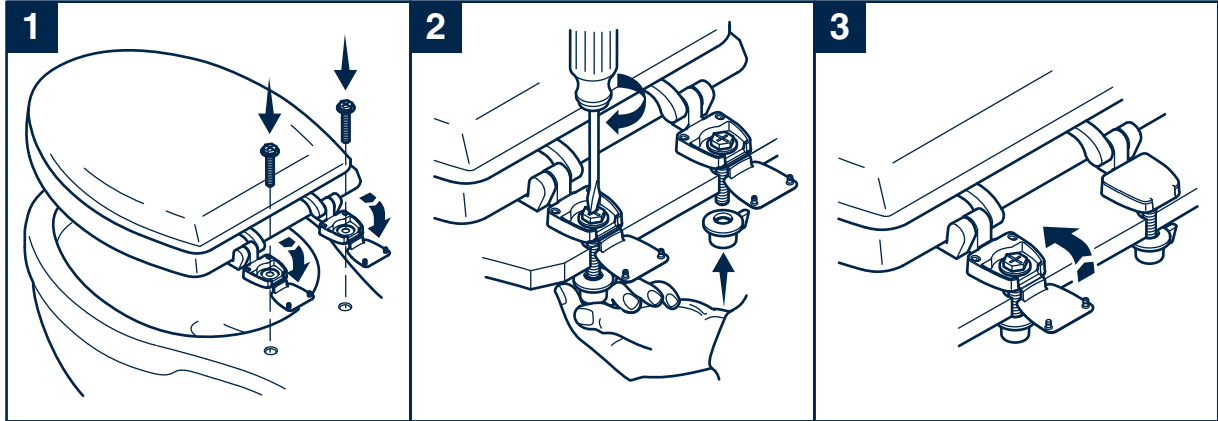

Installation Guide/Guide d'installation/Guía de instalación

Warranty: KOHLER® plumbing products carry a one-year limited warranty from the date of product installation. For complete warranty information, ask your KOHLER dealer, call 1-800-4KOHLER, or go to: www.us.kohler.com/general/warranty.jsp.