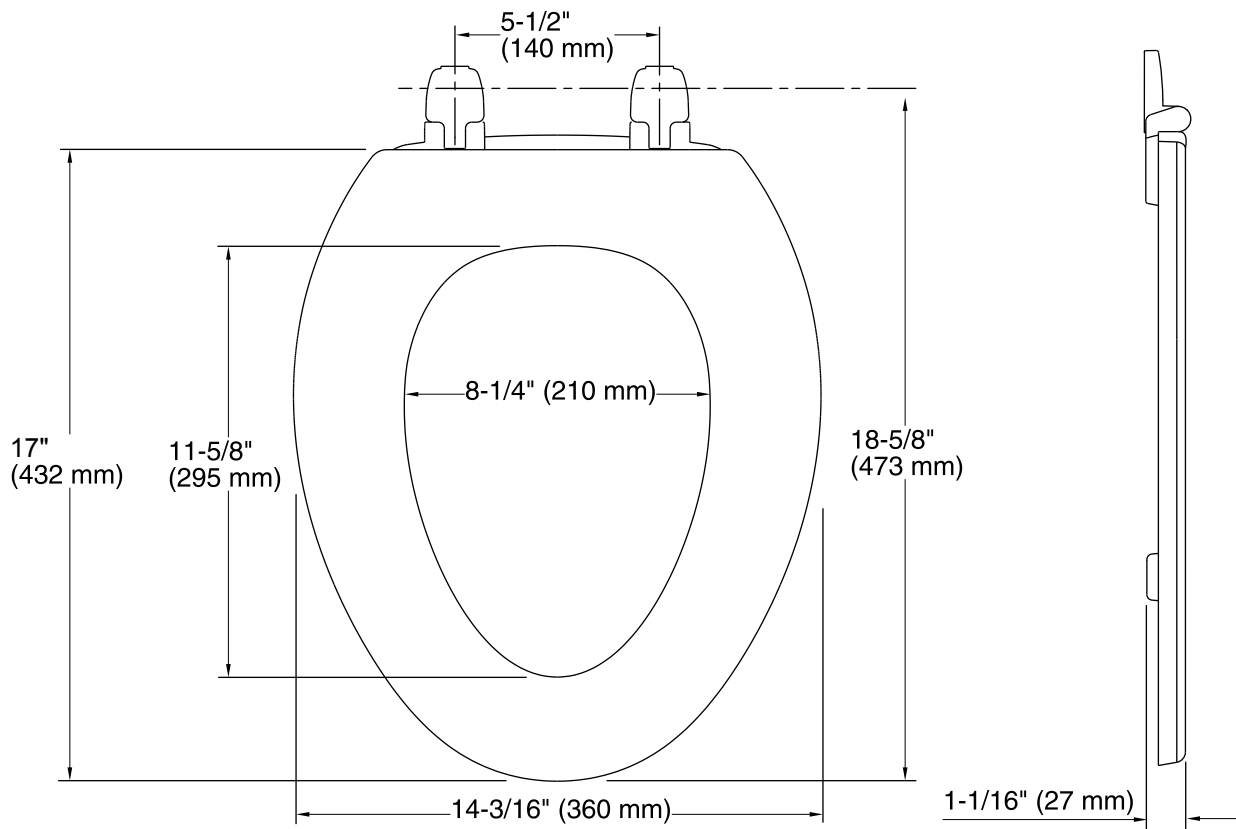

Features

- Molded wood.
- With lid.
- Elongated closed-front seat.
- Versatile design that complements the design lines of many toilets.

Codes/Standards

None Applicable

KOHLER® One-Year Limited Warranty

See website for detailed warranty information.

Available Color/Finishes

Color tiles intended for reference only.

Color	Code	Description
-------	------	-------------

	0	White
	96	Biscuit
	47	Almond

Technical Information

All product dimensions are nominal.

Seat shape type: Elongated

Seat front type: Closed front

Seat-mounting holes: 5-1/2" (140 mm)

Notes

Install this product according to the installation guide.