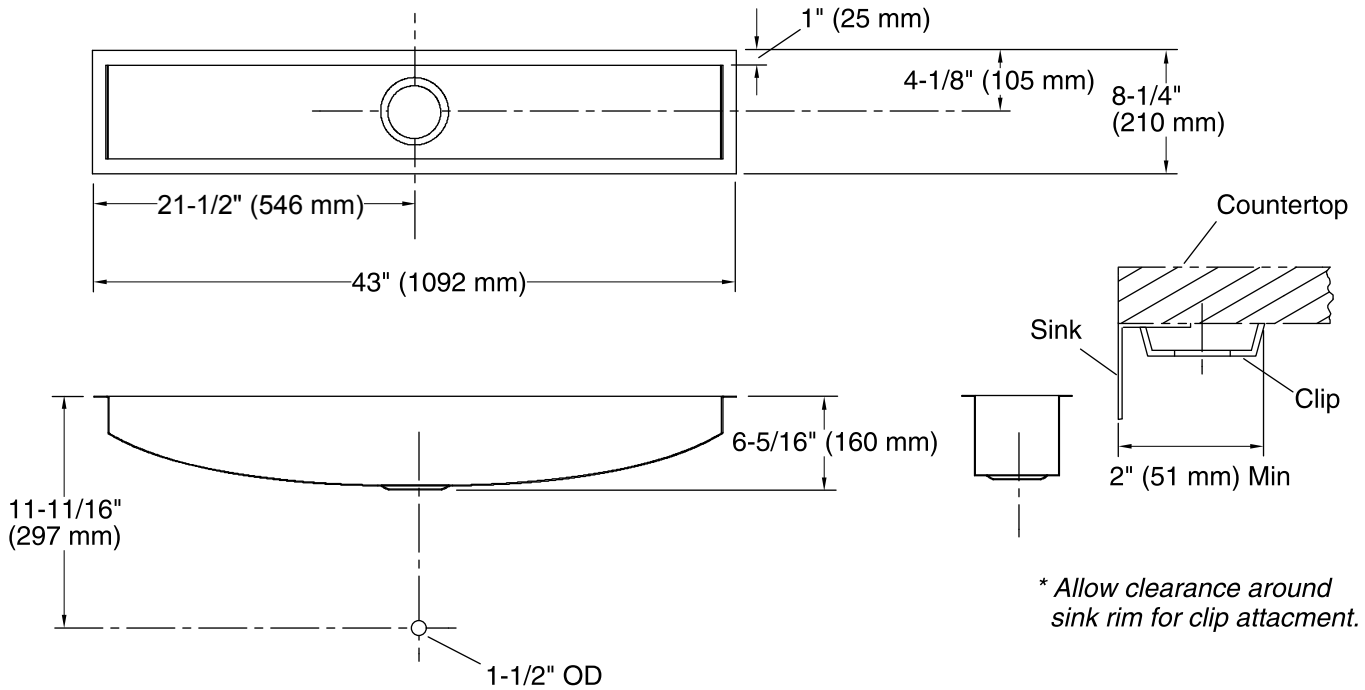

Technical Information

All product dimensions are nominal.

Bowl configuration:	Single
Installation:	Under-mount
Bowl area	Length: 41" (1041 mm) Width: 6-1/4" (159 mm) Bowl depth: 6-5/16" (160 mm)
Drain hole:	3-5/8" (92 mm)
Template:	Under-mount, 1022024-7, required, included

Notes

Install this product according to the installation guide.

Allow a minimum of 2" (51 mm) clearance around the sink rim for clip attachment.

ADA compliant when installed to the specific requirements of these regulations.