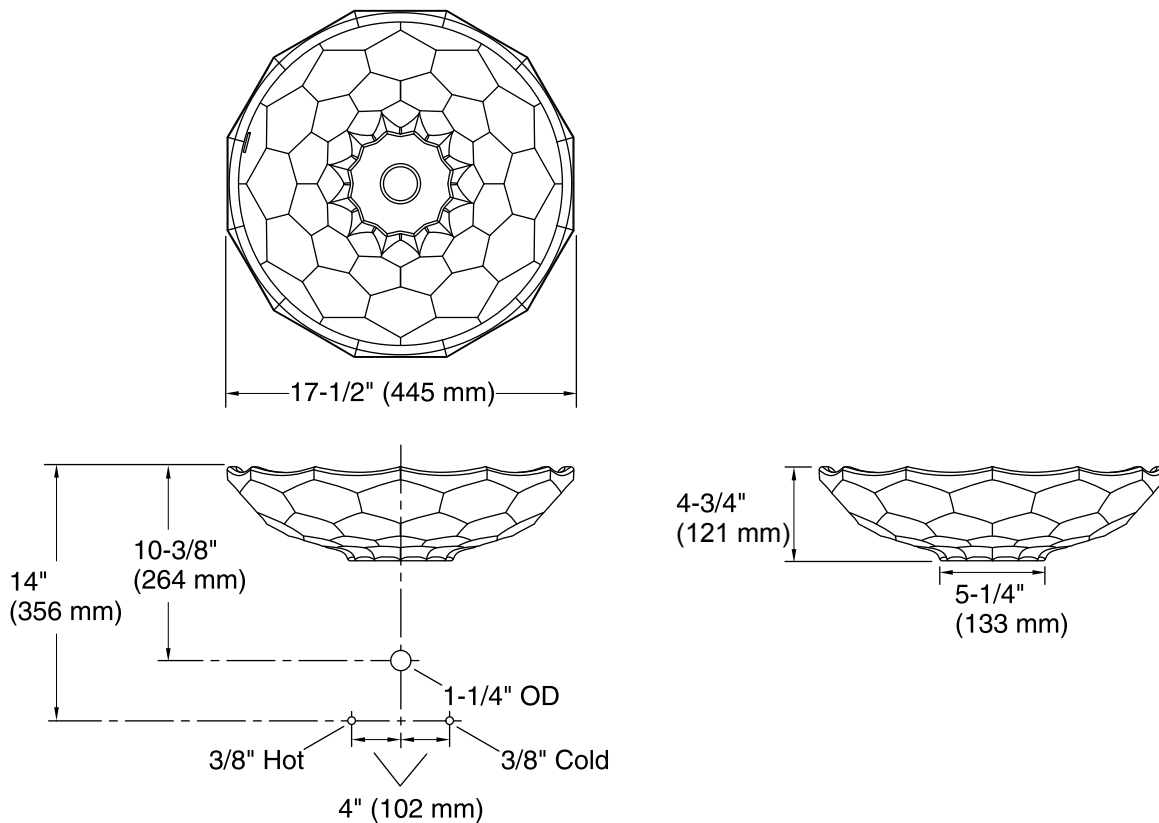

	B11	Ice
	TG1	
	TG2	
	TG3	

Technical Information

All product dimensions are nominal.

Bowl configuration: Single

Installation: Above-counter

Bowl area
Diameter: 16-7/16" (418 mm)
Bowl depth: 4-7/16" (113 mm)
Water depth: 4-7/16" (113 mm)