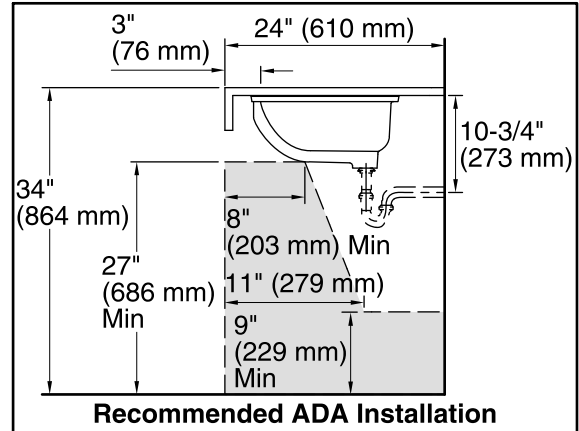

Features

- Vitreous china.
- Under-mount
- Without overflow.
- Includes 1193643 clamp assembly.
- Available with KOHLER Artist Editions designs
- 19-1/4" (489 mm) x 16-1/4" (413 mm)

Recommended Accessories

- | | | |
|--|----|---------|
|  | 0 | White |
|  | 96 | Biscuit |
|  | 47 | Almond |

Technical Information

All product dimensions are nominal.

Installation:	Under-mount
Bowl area	Length: 17" (432 mm) Width: 14" (356 mm) Water depth: 4" (102 mm)
Drain hole:	1-3/4" (44 mm)
Template:	Under-mount, 1151011-7, required, not included