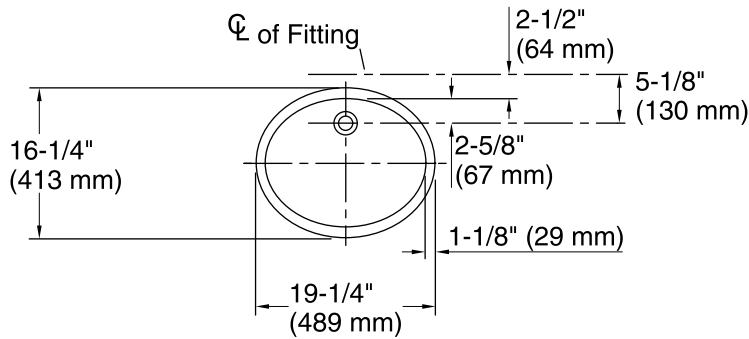

Features

- Vitreous china.
- Under-mount
- Without overflow.
- Includes 1193643 clamp assembly.
- Available with KOHLER Artist Editions designs
- 19-1/4" (489 mm) x 16-1/4" (413 mm)

Recommended Accessories

- | | | |
|--|----|---------|
|  | 0 | White |
|  | 96 | Biscuit |
|  | 47 | Almond |

Technical Information

All product dimensions are nominal.

Installation:	Under-mount
Bowl area	Length: 17" (432 mm) Width: 14" (356 mm) Water depth: 4" (102 mm)
Drain hole:	1-3/4" (44 mm)
Template:	Under-mount, 1151011-7, required, not included