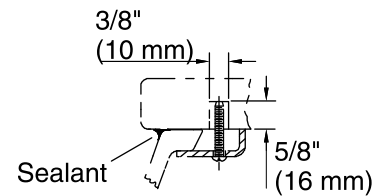

- | | | |
|--|----|---------|
|  | 0 | White |
|  | 96 | Biscuit |
|  | 47 | Almond |

Technical Information

All product dimensions are nominal.

Installation:	Under-mount
Bowl area	Length: 17" (432 mm) Width: 14" (356 mm) Water depth: 4" (102 mm)
Drain hole:	1-3/4" (44 mm)
Template:	Under-mount, 1151011-7, required, not included