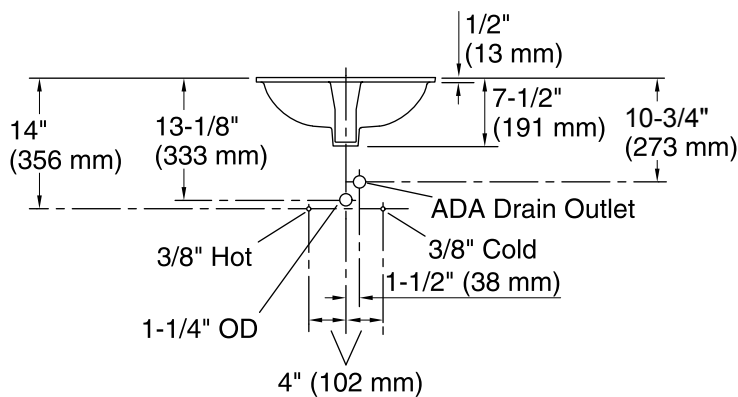

Features

- Vitreous china.
- Under-mount
- Without overflow.
- Includes 1193643 clamp assembly.
- Available with KOHLER Artist Editions designs
- 19-1/4" (489 mm) x 16-1/4" (413 mm)

Recommended Accessories

- | | | |
|--|----|---------|
|  | 0 | White |
|  | 96 | Biscuit |
|  | 47 | Almond |

Technical Information

All product dimensions are nominal.

Installation:	Under-mount
Bowl area	Length: 17" (432 mm) Width: 14" (356 mm) Water depth: 4" (102 mm)
Drain hole:	1-3/4" (44 mm)
Template:	Under-mount, 1151011-7, required, not included