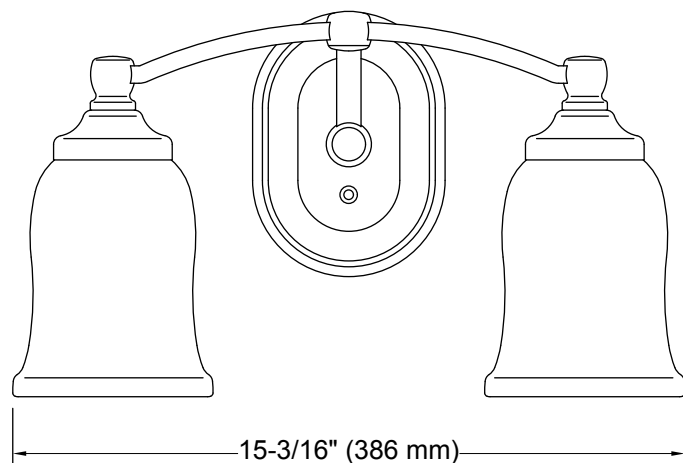

The wall sconce shall be of metal construction. Product shall include installation hardware. Product shall require a maximum 100-W bulb (not supplied) for each light. Product shall be positioned facing up or down. Product shall complement the Bancroft Suite. Wall sconce shall be Kohler Model K-11422.