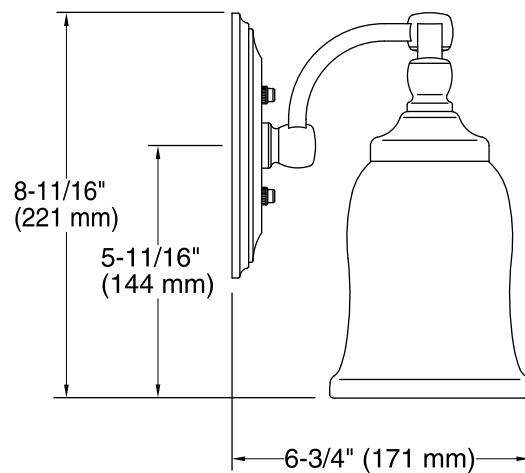

The wall sconce shall be of metal construction. Product shall include installation hardware. Product shall require a maximum 100-W bulb (not supplied) for each light. Product shall be positioned facing up or down. Product shall complement the Bancroft Suite. Wall sconce shall be Kohler Model K-11422.