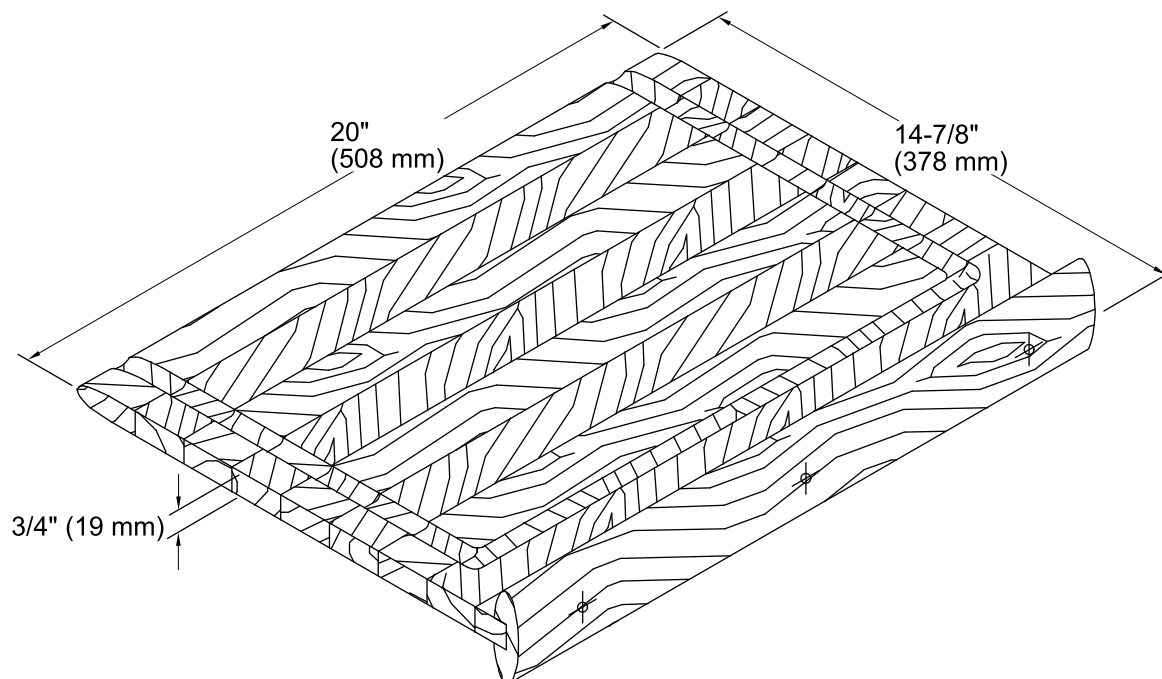

Technical Information

All product dimensions are nominal.