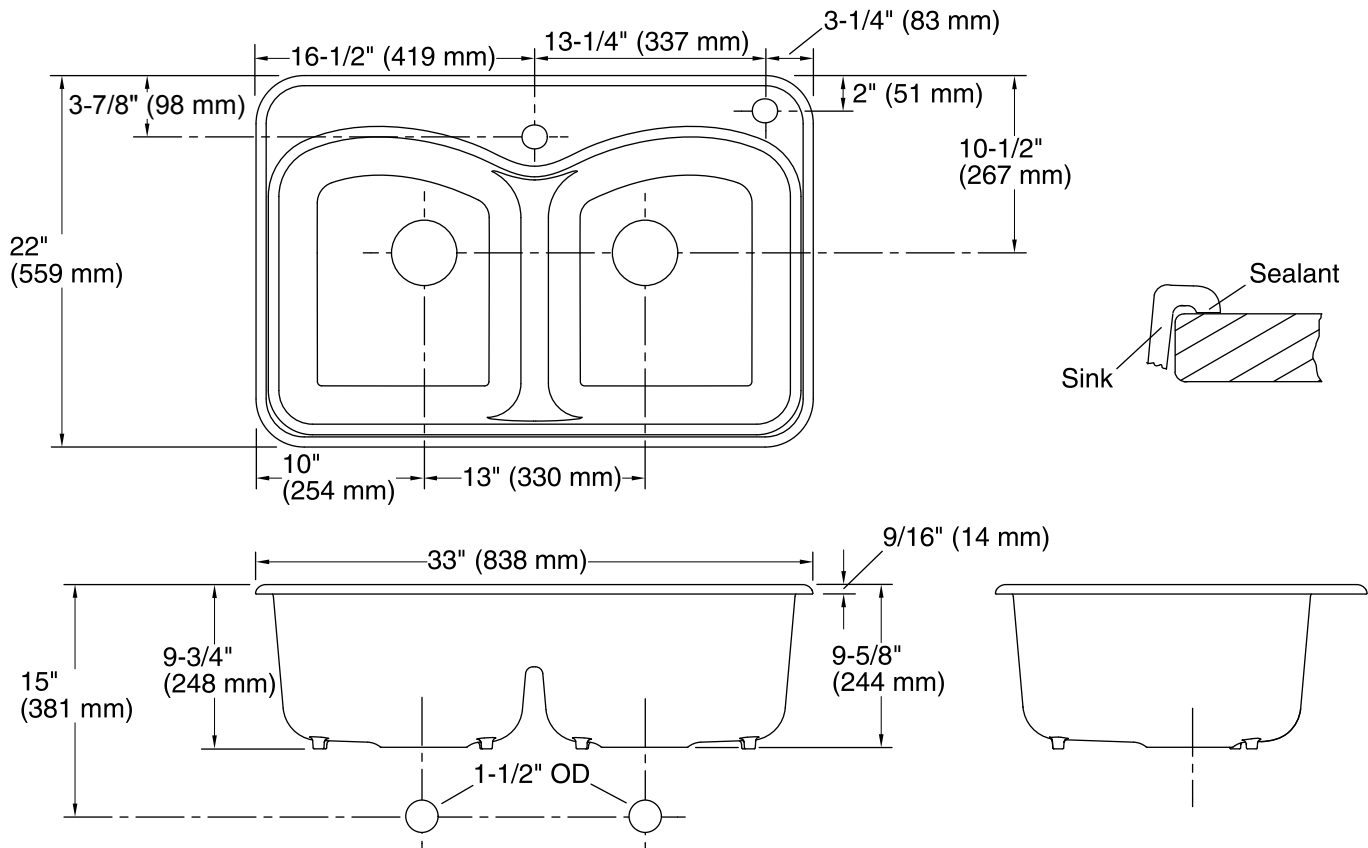

Langlade® Smart Divide®

Top-mount Kitchen Sink
K-6626-2

Features

- 33-inch minimum base cabinet width.
- KOHLER cast iron.
- Acid-resistant enamel finish.
- Double (equal) compartment.
- Top-mount.
- Smart Divide™ lowered divider.
- Single faucet hole with one accessory hole to the right.
- 33" (838 mm) x 22" (559 mm).

Technical Information

All product dimensions are nominal.

Bowl configuration: Double equal

Installation: Top-mount

Bowl area (Left)
 Length: 15" (381 mm)
 Width: 18-3/8" (467 mm)
 Bowl depth: 9" (229 mm)

Bowl area (Right)
 Length: 15" (381 mm)
 Width: 18-3/8" (467 mm)
 Bowl depth: 9" (229 mm)

Number of deck holes: 2

Faucet hole(s): 1-3/8" (35 mm)

Drain hole: 3-5/8" (92 mm)

Template: Top-mount, 1043753-7, required, included

Notes

Install this product according to the installation guide.