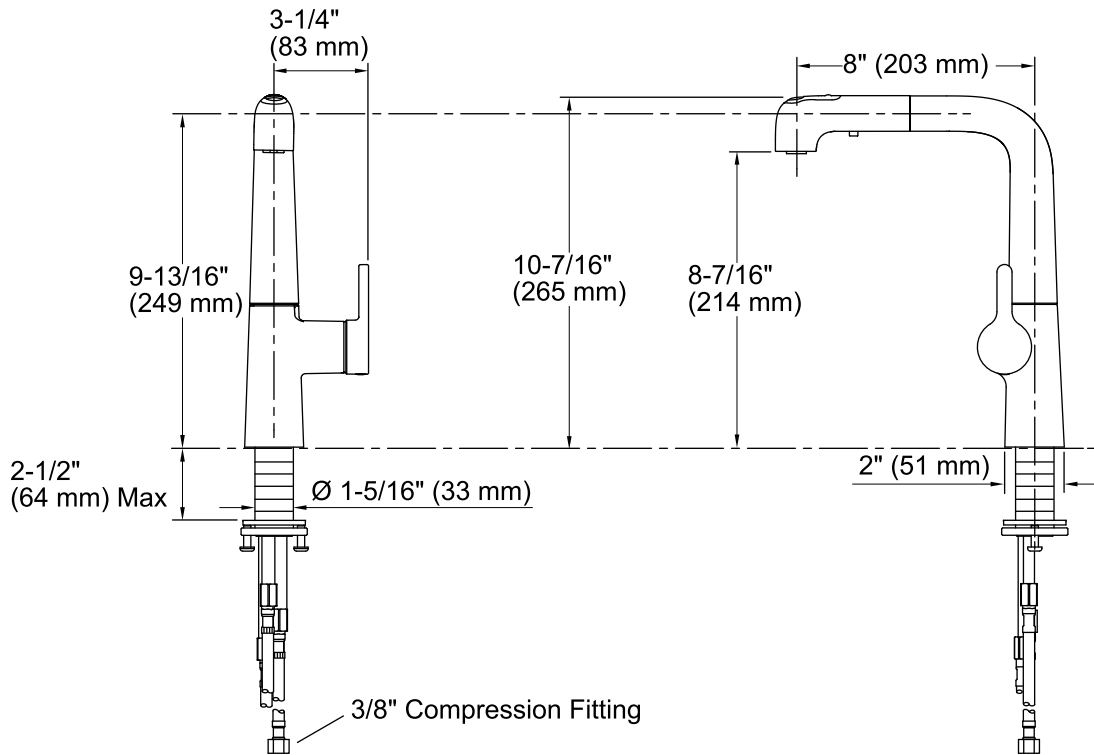

Technical Information

All product dimensions are nominal.

Spout reach: 8" (203 mm)

Faucet:

Flow rate: 2.2 gal/min (8.3 l/min)

Pressure: 60 psi (4.1 bar)

Notes

Install this product according to the installation guide.

ADA compliant when installed to the specific requirements of these regulations.