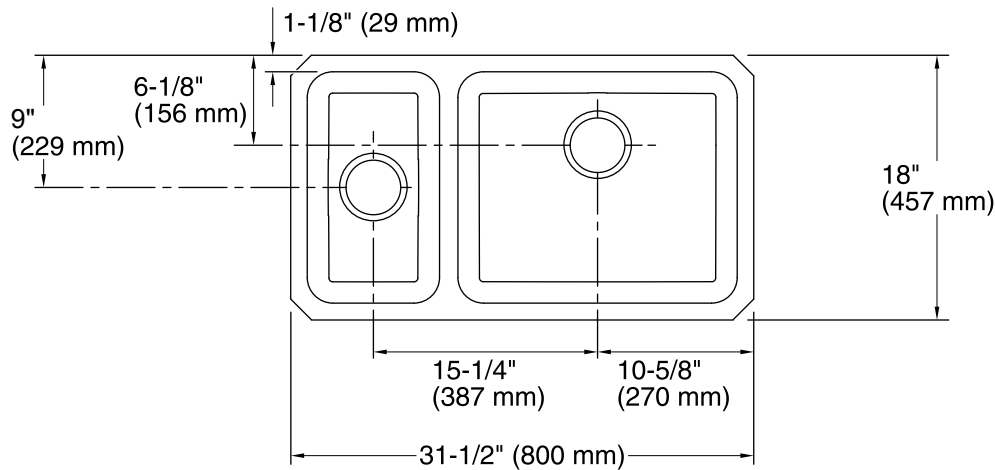

* Allow clearance around sink rim for clip attachment.