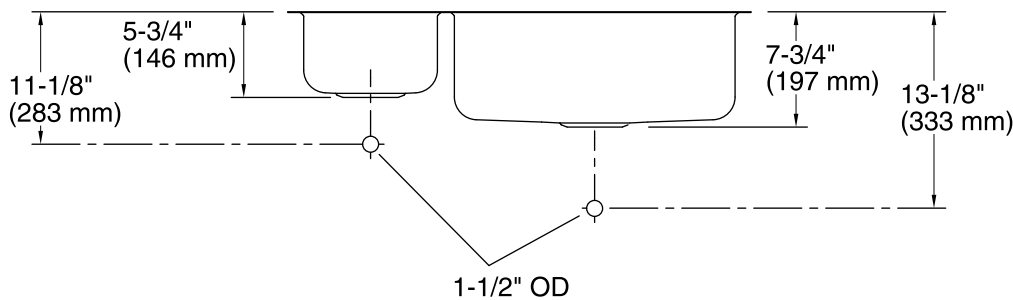

Technical Information

All product dimensions are nominal.

Bowl configuration:	High-low
Installation:	Under-mount
Bowl area (Left)	Length: 9" (229 mm) Width: 15-3/4" (400 mm) Bowl depth: 5-1/2" (140 mm) Water depth: 5-1/2" (140 mm)
Bowl area (Right)	Length: 19" (483 mm) Width: 15-3/4" (400 mm) Bowl depth: 7-1/2" (191 mm) Water depth: 7-1/2" (191 mm)
Drain hole:	3-3/4" (94 mm)
Template:	Under-mount, 1221369-7, required, included

Notes

Install this product according to the installation guide.