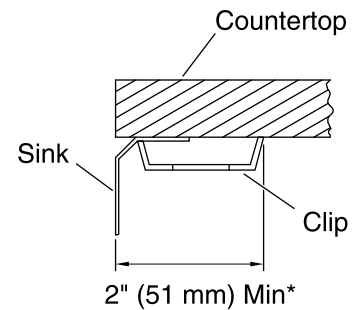

* Allow clearance around sink rim for clip attachment.