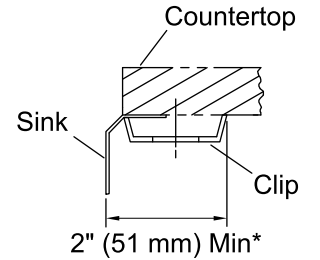

**Poise®**  
Under-mount Kitchen Sink  
**K-3158-H**

**Features**

- 36-inch minimum base cabinet width.
- 16-gauge stainless steel.
- Under-mount.
- Single bowl.
- Mirror finished rim.
- With SilentShield® sound-absorption technology.
- 33" (838 mm) x 18" (457 mm)

**Codes/Standards**

ASME A112.19.3/CSA B45.4

**Lifetime Limited Warranty for  
KOHLER® Stainless Steel Sinks**

See website for detailed warranty information.

2" (51 mm) Min\*  
\* Allow clearance around sink rim for clip attachment.

## Technical Information

All product dimensions are nominal.

Bowl configuration:	Single
Installation:	Under-mount
Bowl area (Only)	Length: 29" (737 mm) Width: 14" (356 mm) Bowl depth: 9-1/2" (241 mm)
Drain hole:	3-5/8" (92 mm)
Template:	Under-mount, 1021992-7, required, included

## Notes

Install this product according to the installation guide.

Allow a minimum of 2" (51 mm) clearance around the sink rim for clip attachment.