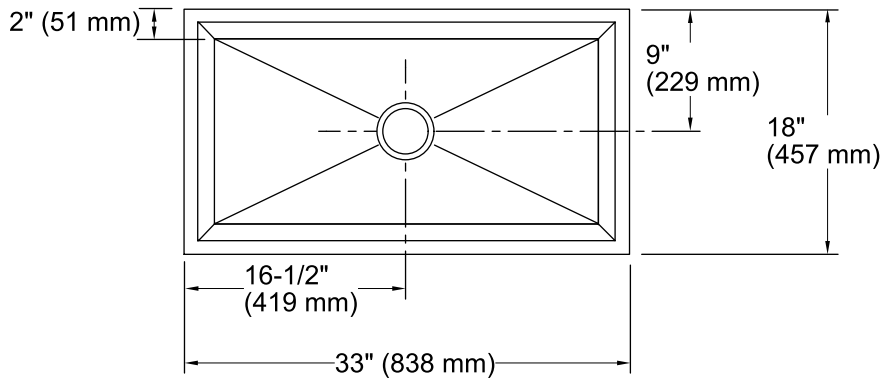

2" (51 mm) Min*
* Allow clearance around sink rim for clip attachment.