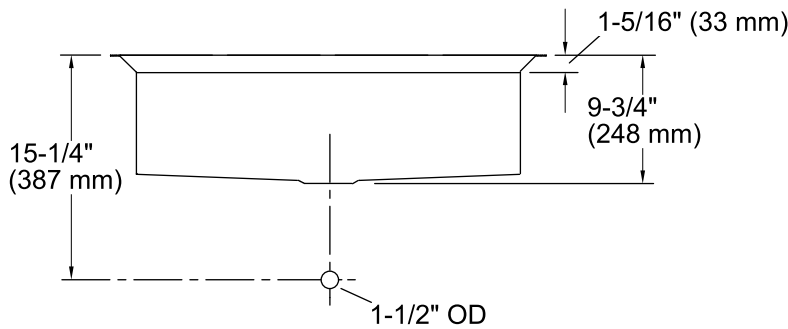

**Poise®**  
Under-mount Kitchen Sink  
**K-3158-H**

**Features**

- 36-inch minimum base cabinet width.
- 16-gauge stainless steel.
- Under-mount.
- Single bowl.
- Mirror finished rim.
- With SilentShield® sound-absorption technology.
- 33" (838 mm) x 18" (457 mm)

**Codes/Standards**

ASME A112.19.3/CSA B45.4

**Lifetime Limited Warranty for  
KOHLER® Stainless Steel Sinks**

See website for detailed warranty information.

2" (51 mm) Min\*  
\* Allow clearance around sink rim for clip attachment.

## Technical Information

All product dimensions are nominal.

Bowl configuration:	Single
Installation:	Under-mount
Bowl area (Only)	Length: 29" (737 mm) Width: 14" (356 mm) Bowl depth: 9-1/2" (241 mm)
Drain hole:	3-5/8" (92 mm)
Template:	Under-mount, 1021992-7, required, included

## Notes

Install this product according to the installation guide.

Allow a minimum of 2" (51 mm) clearance around the sink rim for clip attachment.