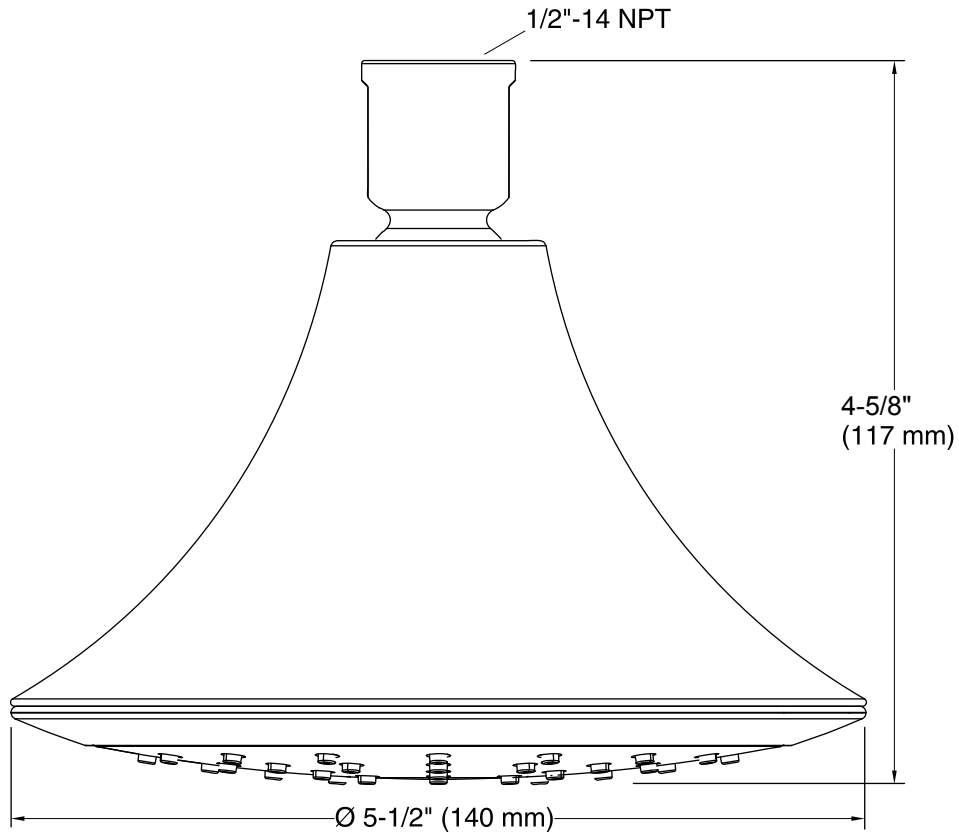

### Features

- Katalyst™ Spray Technology with air induction ball joint (patent pending).
- Optimized sprayface for maximum performance.
- Single-function showerhead with 48 nozzle 5-1/2" (140 mm) diameter sprayface.
- Complements Forté® Suite.
- MasterClean™ spray nozzles to prohibit mineral build-up for easy cleaning.
- 1/2" - 14 NPT connection.
- 2.0 gal/min (7.6 l/min) maximum flow rate.

**Technical Information**

All product dimensions are nominal.

**Showerhead:**

Flow rate: 2 gal/min (7.6 l/min)

**Notes**

Install this product according to the installation guide.