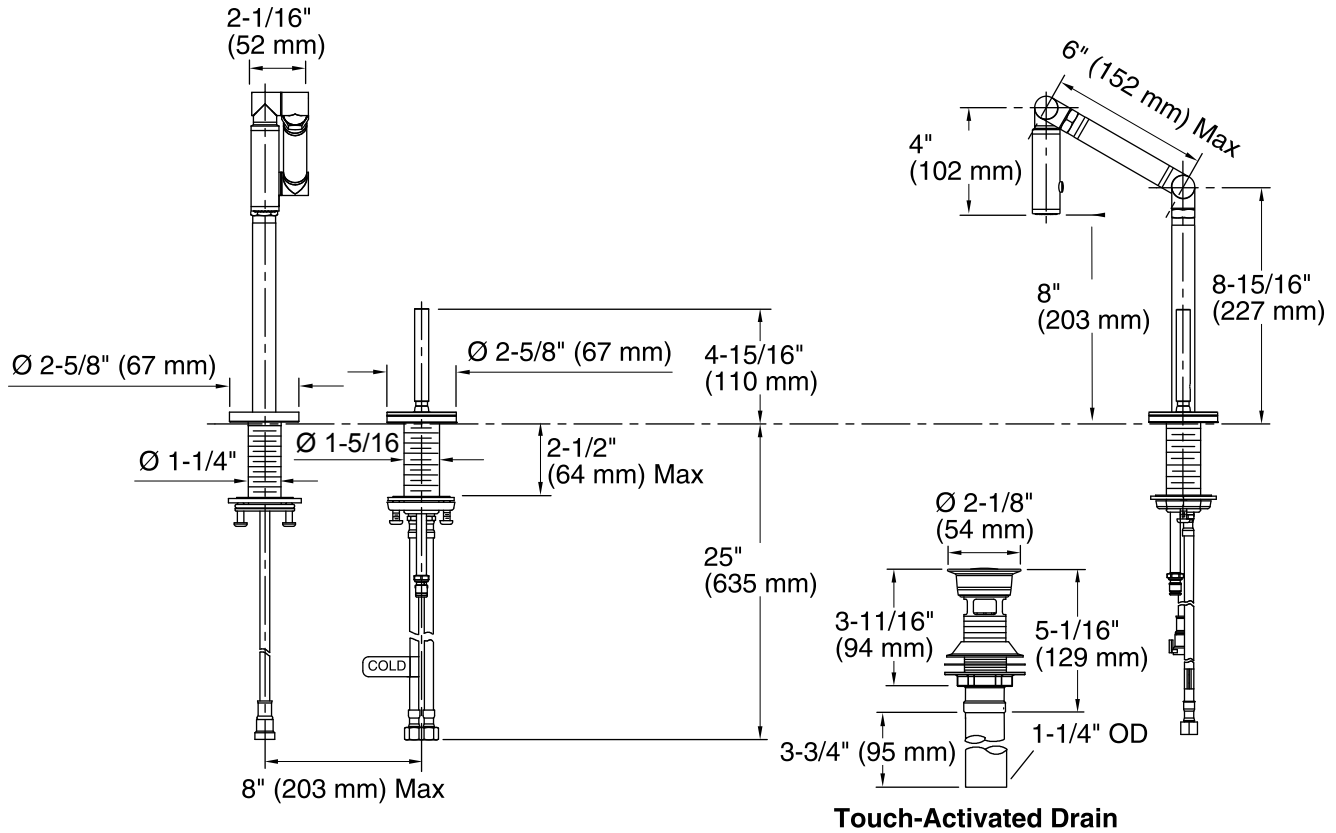

Features

- Metal and carbon fiber construction.
- Brass valve bodies.
- Articulating spout.
- One-piece faucet, self-contained ceramic disc valve allows both volume and temperature control.
- Countertop-mount installation.
- Integral sprayhead.
- 1-5/16" (33 mm) diameter remote joystick valve.
- With silver tube.
- Touch-activated drain.
- 1.5 gal/min (5.7 l/min) maximum flow rate [max at 60 psi (4.14 bar)].

Optional Accessories

1191733 Deep Rough-in Kit

ADA CSA B651 OBC

Codes/Standards

ASME A112.18.1/CSA B125.1

NSF 61

NSF 372

DOE - Energy Policy Act 1992

Available Color/Finishes

Color tiles intended for reference only.

Color	Code	Description
	CP	Polished Chrome
	VS	Vibrant® Stainless

Technical Information

All product dimensions are nominal.

Spout reach: 6" (152 mm)

Drain included: YES

Drain tailpiece included: YES

Faucet:

Flow rate: 1.5 gal/min (5.7 l/min)

Pressure: 60 psi (4.1 bar)

Notes

Install this product according to the installation guide.

ADA, OBC, CSA B651 compliant when installed to the specific requirements of these regulations.