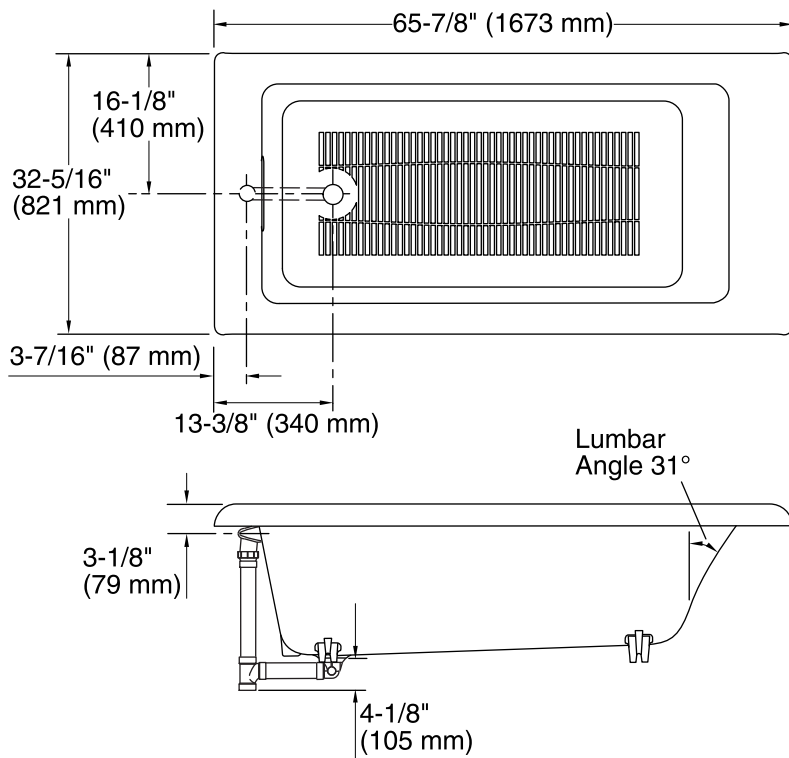

Features

- Cast iron with Safeguard® finish
- Undermount installation
- Comfort Depth® with low step-over height and slotted overflow increases bathing depth
- Less all trim
- 65-7/8" (1673 mm) x 32-5/16" (821 mm) x

| | |
|----|---------|
| 96 | Biscuit |
|----|---------|

No change in measurements with drain shown. (K-7271 or K-7272)

Technical Information

All product dimensions are nominal.

| | |
|---------------------|---|
| Installation: | Under-mount |
| Drain location: | Reversible |
| Basin area, bottom: | 45-3/4" x 21-3/8" (1162 mm x 543 mm) |
| Basin area, top: | 53-7/8" x 25-1/8" (1368 mm x 638 mm) |
| Minimum floor load: | 61 lbs/ft ² (297.8 kg/m ²) |
| Water capacity: | 61 gal (230.9 L) |
| Template: | Under-mount, 1106074-7, required, included |