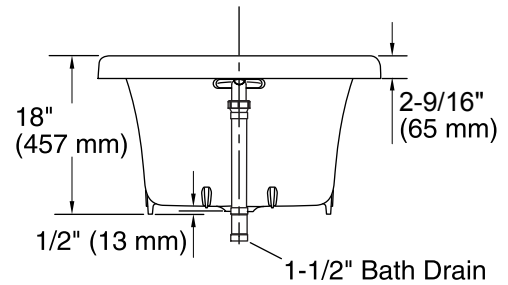

Features

- Cast iron with Safeguard® finish
- Undermount installation
- Comfort Depth® with low step-over height and slotted overflow increases bathing depth
- Less all trim
- 65-7/8" (1673 mm) x 32-5/16" (821 mm) x

| | |
|----|---------|
| 96 | Biscuit |
|----|---------|

No change in measurements with drain shown. (K-7271 or K-7272)

Technical Information

All product dimensions are nominal.

| | |
|---------------------|---|
| Installation: | Under-mount |
| Drain location: | Reversible |
| Basin area, bottom: | 45-3/4" x 21-3/8" (1162 mm x 543 mm) |
| Basin area, top: | 53-7/8" x 25-1/8" (1368 mm x 638 mm) |
| Minimum floor load: | 61 lbs/ft ² (297.8 kg/m ²) |
| Water capacity: | 61 gal (230.9 L) |
| Template: | Under-mount, 1106074-7, required, included |