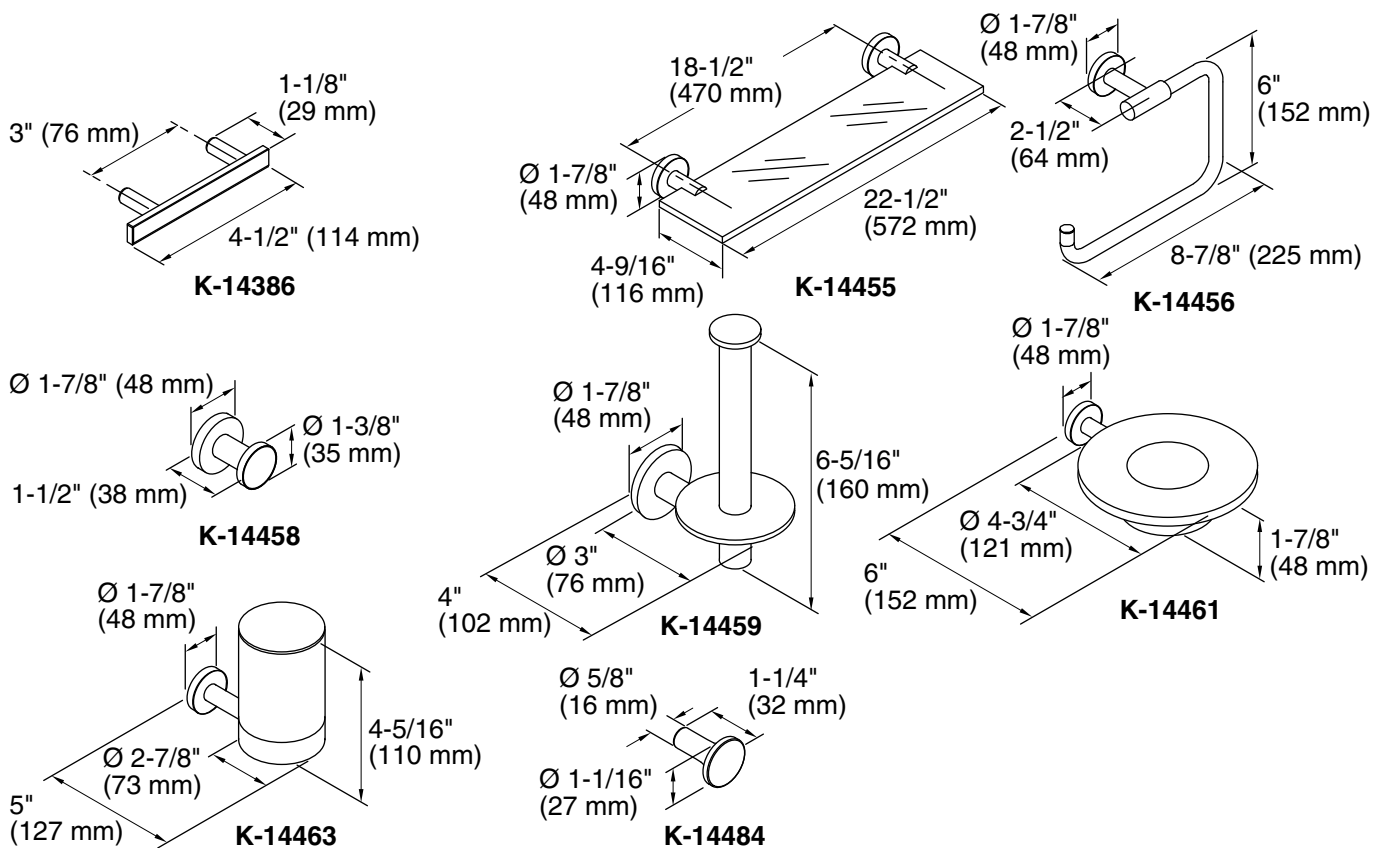

#### Product Specification

The product shall be of brass construction. The product shall be of contemporary, minimal design. The product shall complement Stillness faucet line. The product shall be Kohler Model K-\_\_\_\_\_-\_\_\_\_\_.